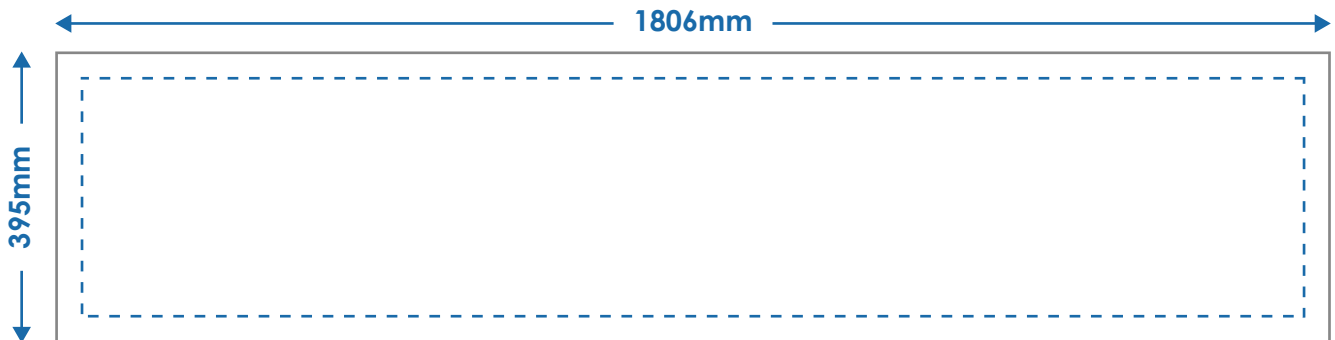

✓ Artwork Specifications

All artwork must be at least 300dpi.

Where specific corporate colours are involved, a colour reference should be provided.

A colour visual of your design must be supplied.

Artwork should be supplied as high resolution PDF with all fonts outlined.

Dublin Bus Sightline

Print Area: 1806mm x 395mm

Safe Area: 1756mm x 345mm

✓ Contact Details

Completed files should be sent to Louise Stapleton

For further information on Global production specifications contact: