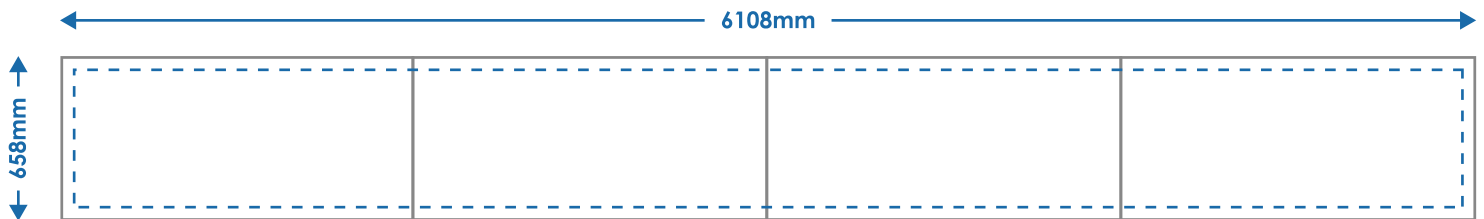

✓ Artwork Specifications

All artwork must be at least 300dpi.

Where specific corporate colours are involved, a colour reference should be provided.

A colour visual of your design must be supplied.

Artwork should be supplied as high resolution PDF with all fonts outlined.

Dublin Bus Superside

Print Area: 6108mm x 658mm

Safe Area: 6060mm x 610mm

✓ Contact Details

Completed files should be sent to Louise Stapleton

For further information on Global production specifications contact: