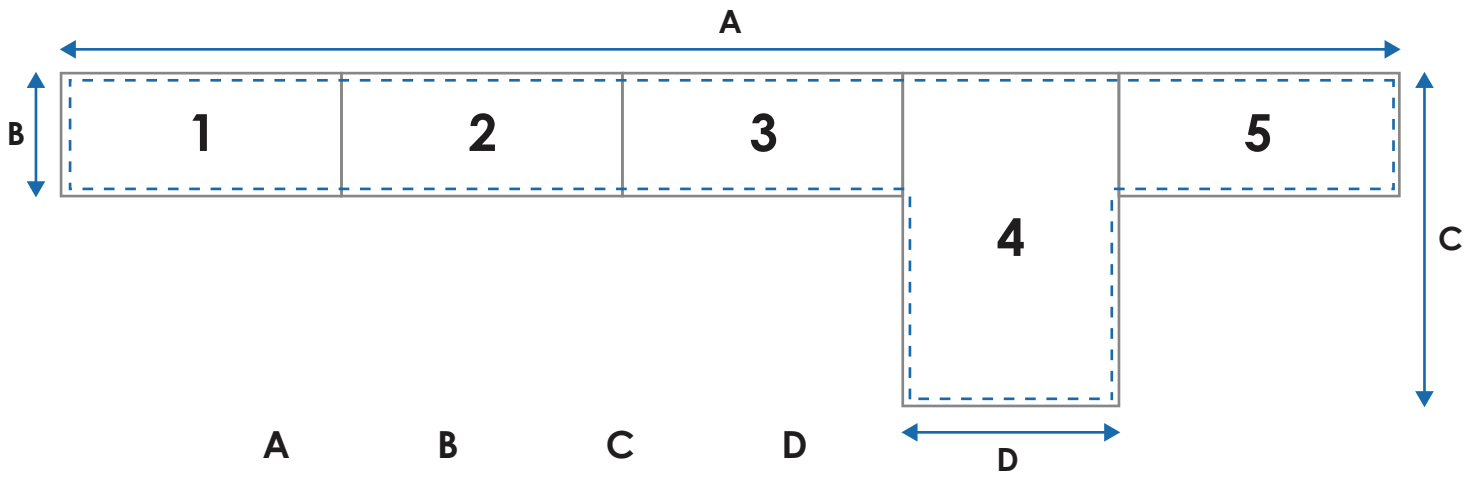

Dublin Bus T-Side

Panel 1, 2, 3 & 5

Print area 1527mm x 658mm

Panel 4

Print area 1166mm x 1801mm

	A	B	C	D
Print Area	7274mm	658mm	1801mm	1166mm
Safe Area	7222mm	606mm	1749mm	1114mm

✔ Contact Details

Completed files should be sent to Louise Stapleton