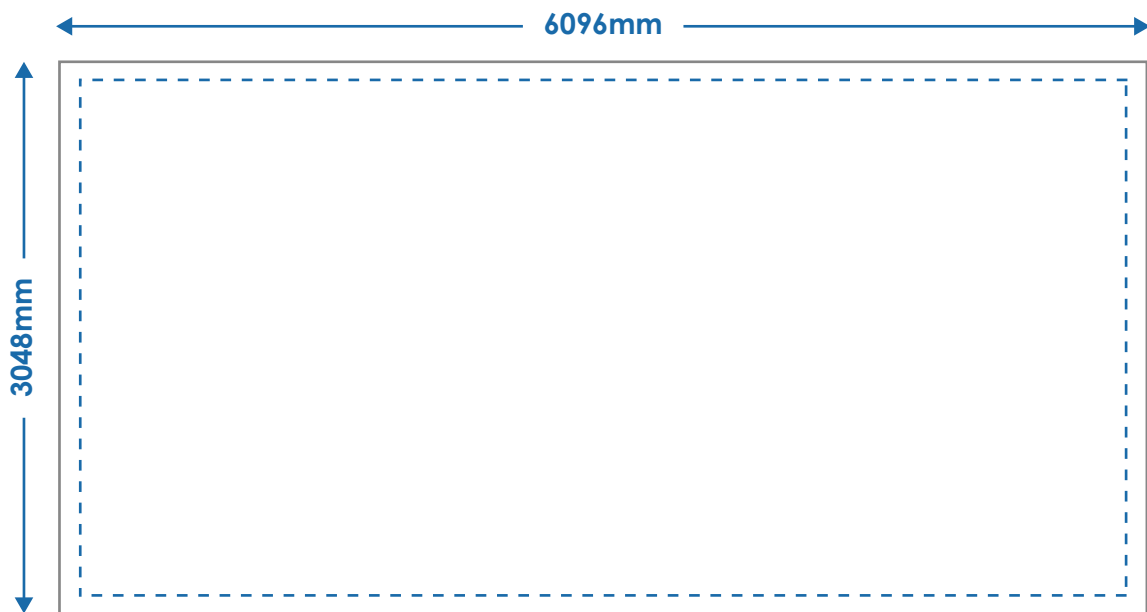

✓ Artwork Specifications

All artwork must be at least 300dpi.

Where specific corporate colours are involved, a colour reference should be provided.

A colour visual of your design must be supplied.

Artwork should be supplied as high resolution PDF with all fonts outlined.

Roadside 48 Sheet

Print Area: 6096mm x 3048mm

Safe Area: 5966mm x 2948mm

✓ Contact Details

Completed files should be sent to Louise Stapleton

For further information on Global production specifications contact: