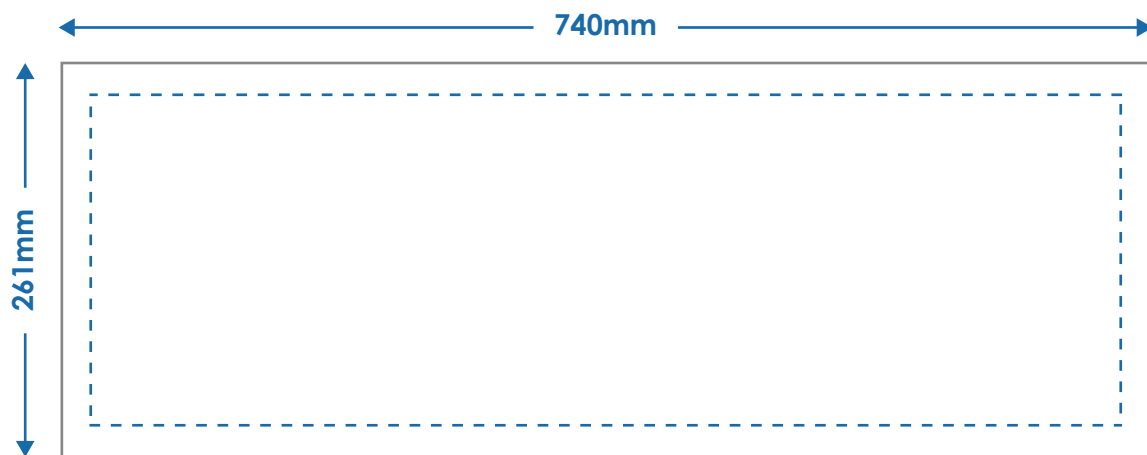

✓ Artwork Specifications

All artwork must be at least 300dpi.

Where specific corporate colours are involved, a colour reference should be provided.

A colour visual of your design must be supplied.

Artwork should be supplied as high resolution PDF with all fonts outlined.

Dart Interior

Print Area: 740mm x 261mm

Safe Area: 713mm x 230mm

✓ Contact Details

Completed files should be sent to Louise Stapleton

For further information on Global production specifications contact:

Louise Stapleton