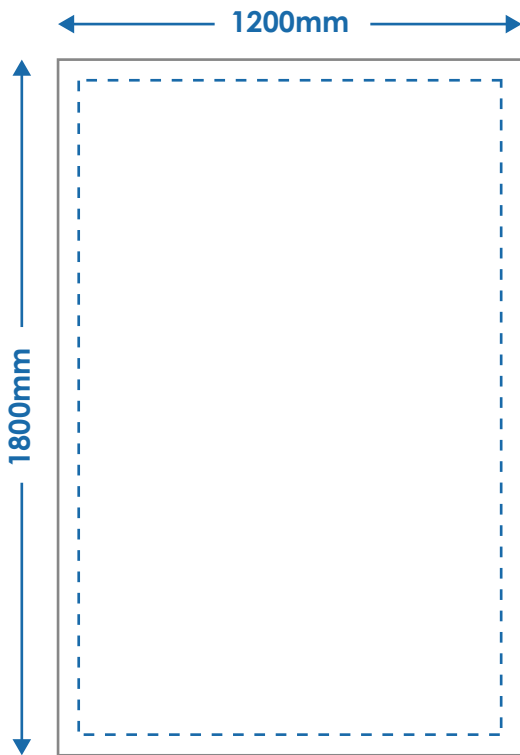

## ✓ Artwork Specifications

All artwork must be at least 300dpi.

Where specific corporate colours are involved, a colour reference should be provided.

A colour visual of your design must be supplied.

Artwork should be supplied as high resolution PDF with all fonts outlined.

**Print Area: 1800mm x 1200mm**

**Safe Area: 1680mm x 1080mm**

Connolly Station