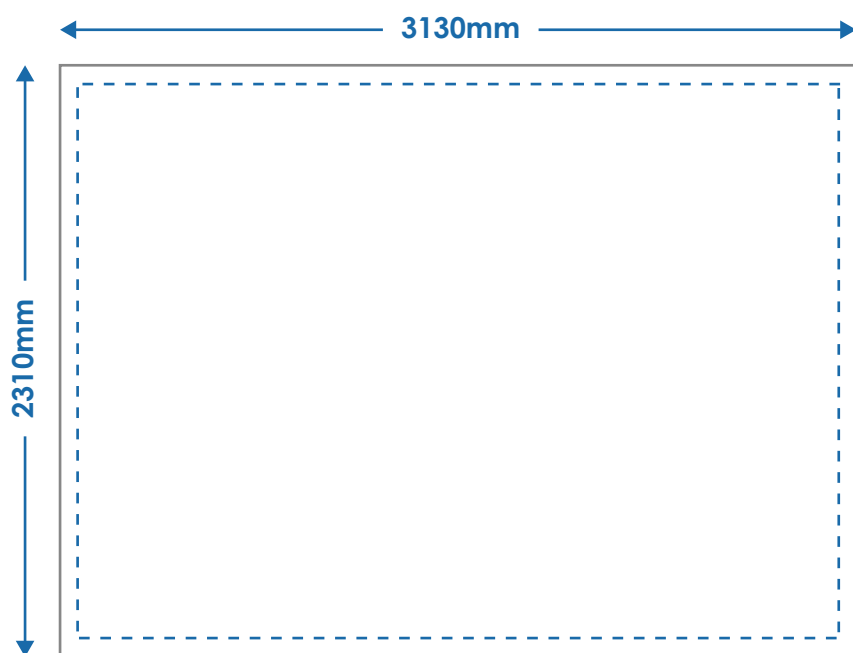

✓ Artwork Specifications

All artwork must be at least 300dpi.

Where specific corporate colours are involved, a colour reference should be provided.

A colour visual of your design must be supplied.

Artwork should be supplied as high resolution PDF with all fonts outlined.

Tara Street

Print Area: 3130mm x 2310mm

Safe Area: 3060mm x 2230mm

✓ Contact Details

Completed files should be sent to Louise Stapleton

For further information on Global production specifications contact:

Louise Stapleton