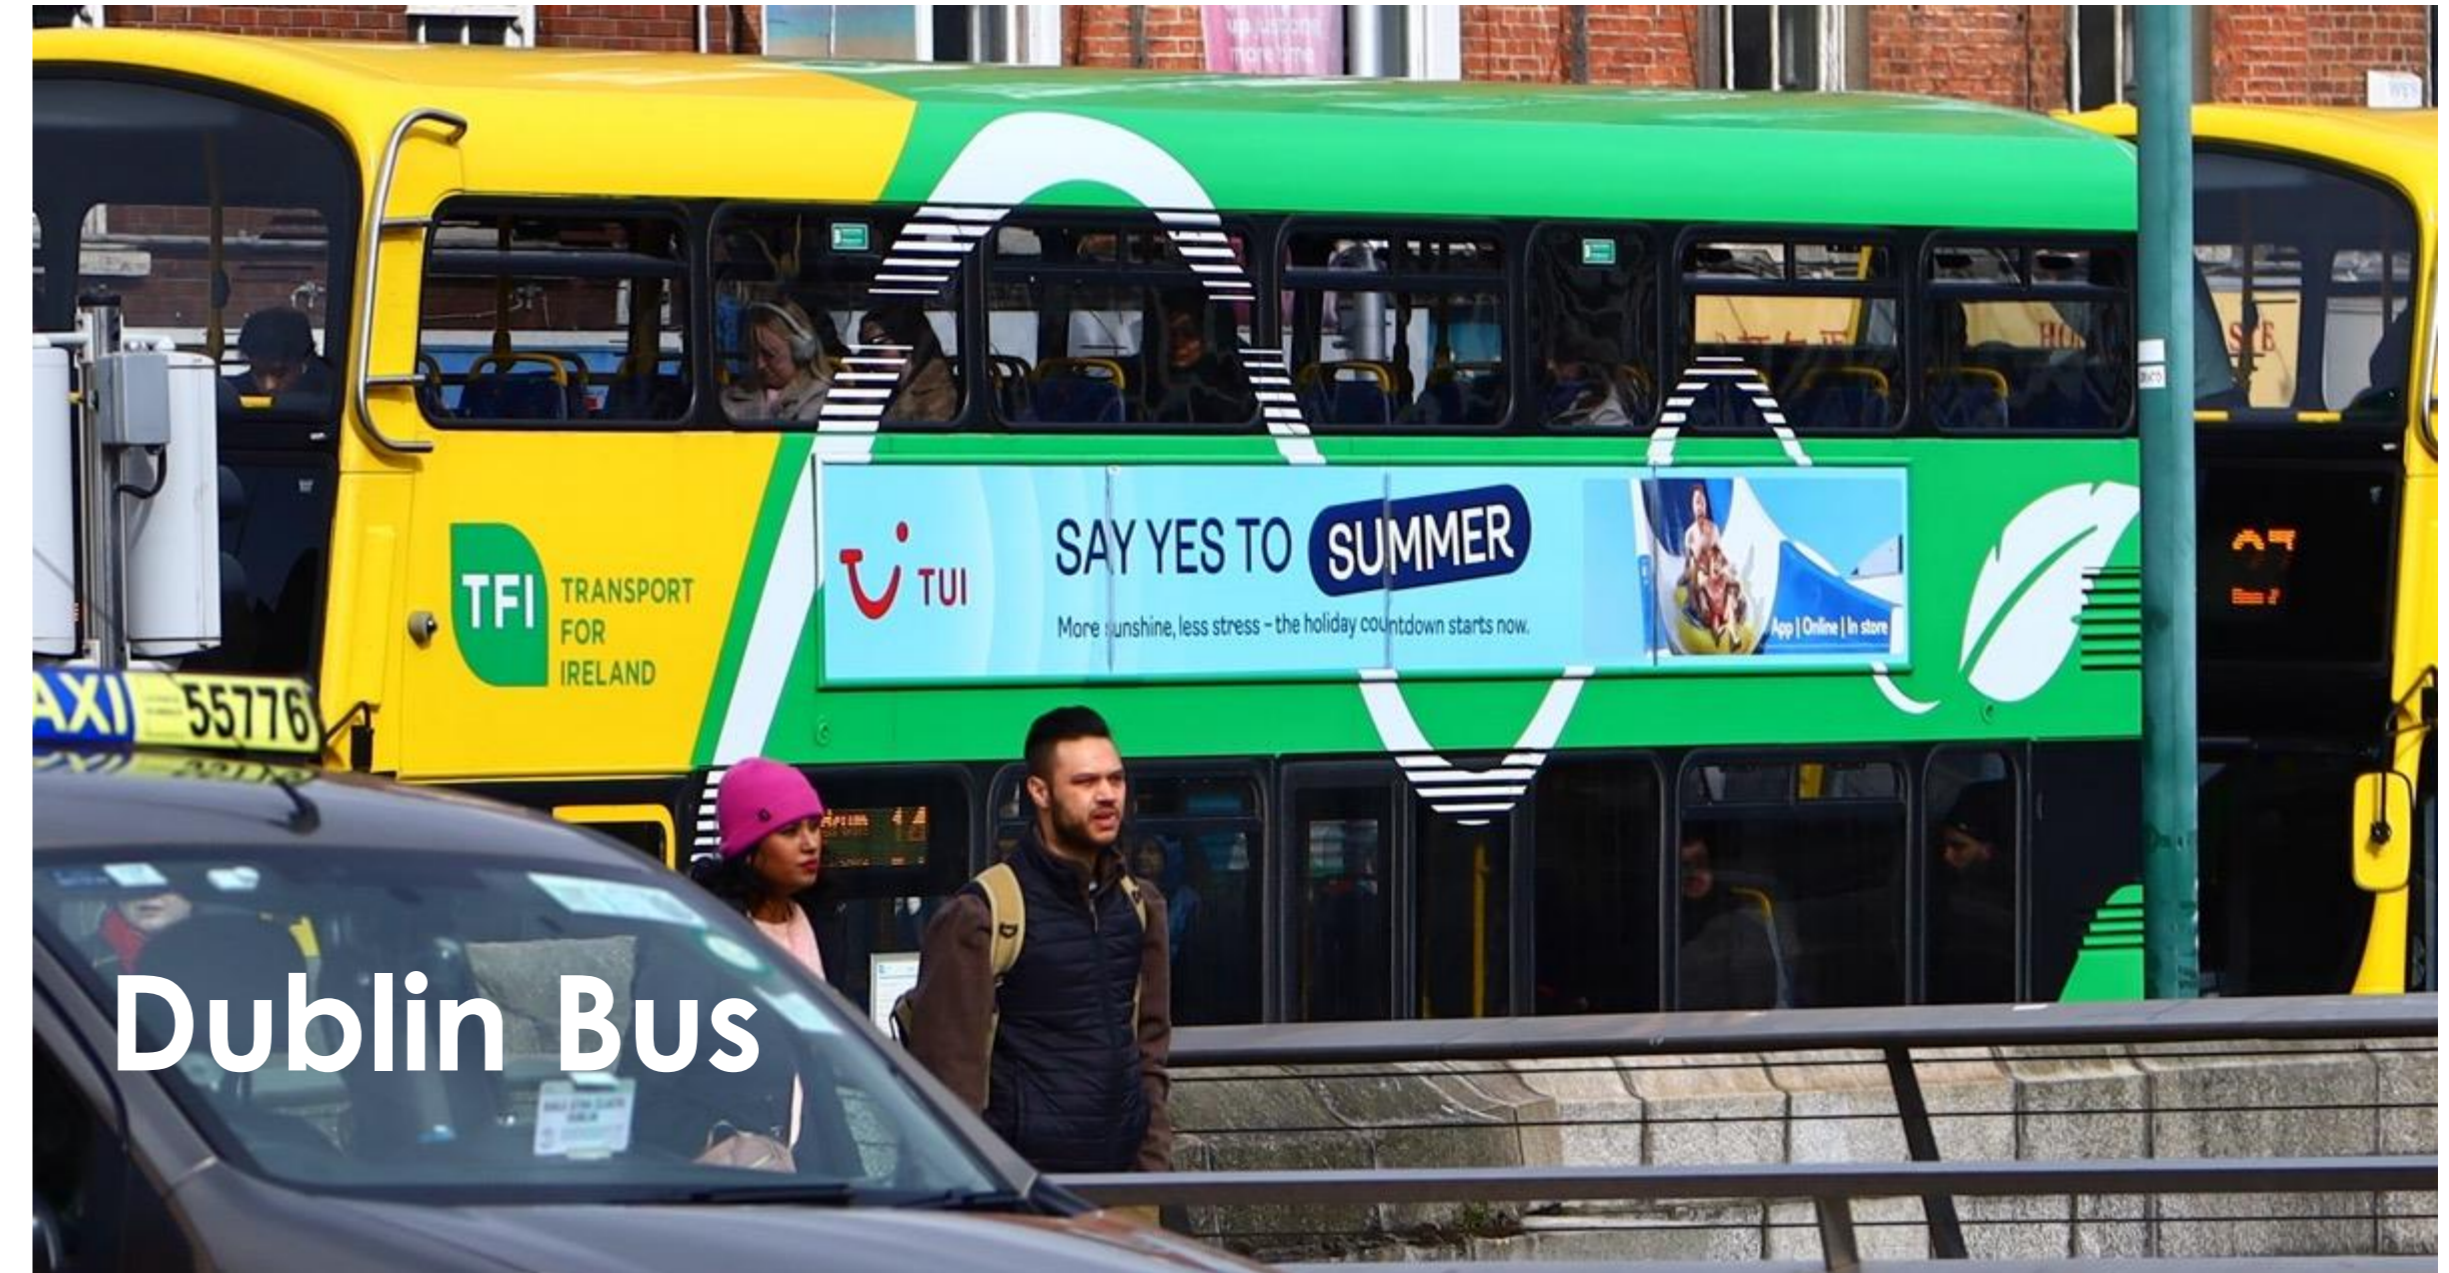

Bus Operators

Dublin Bus