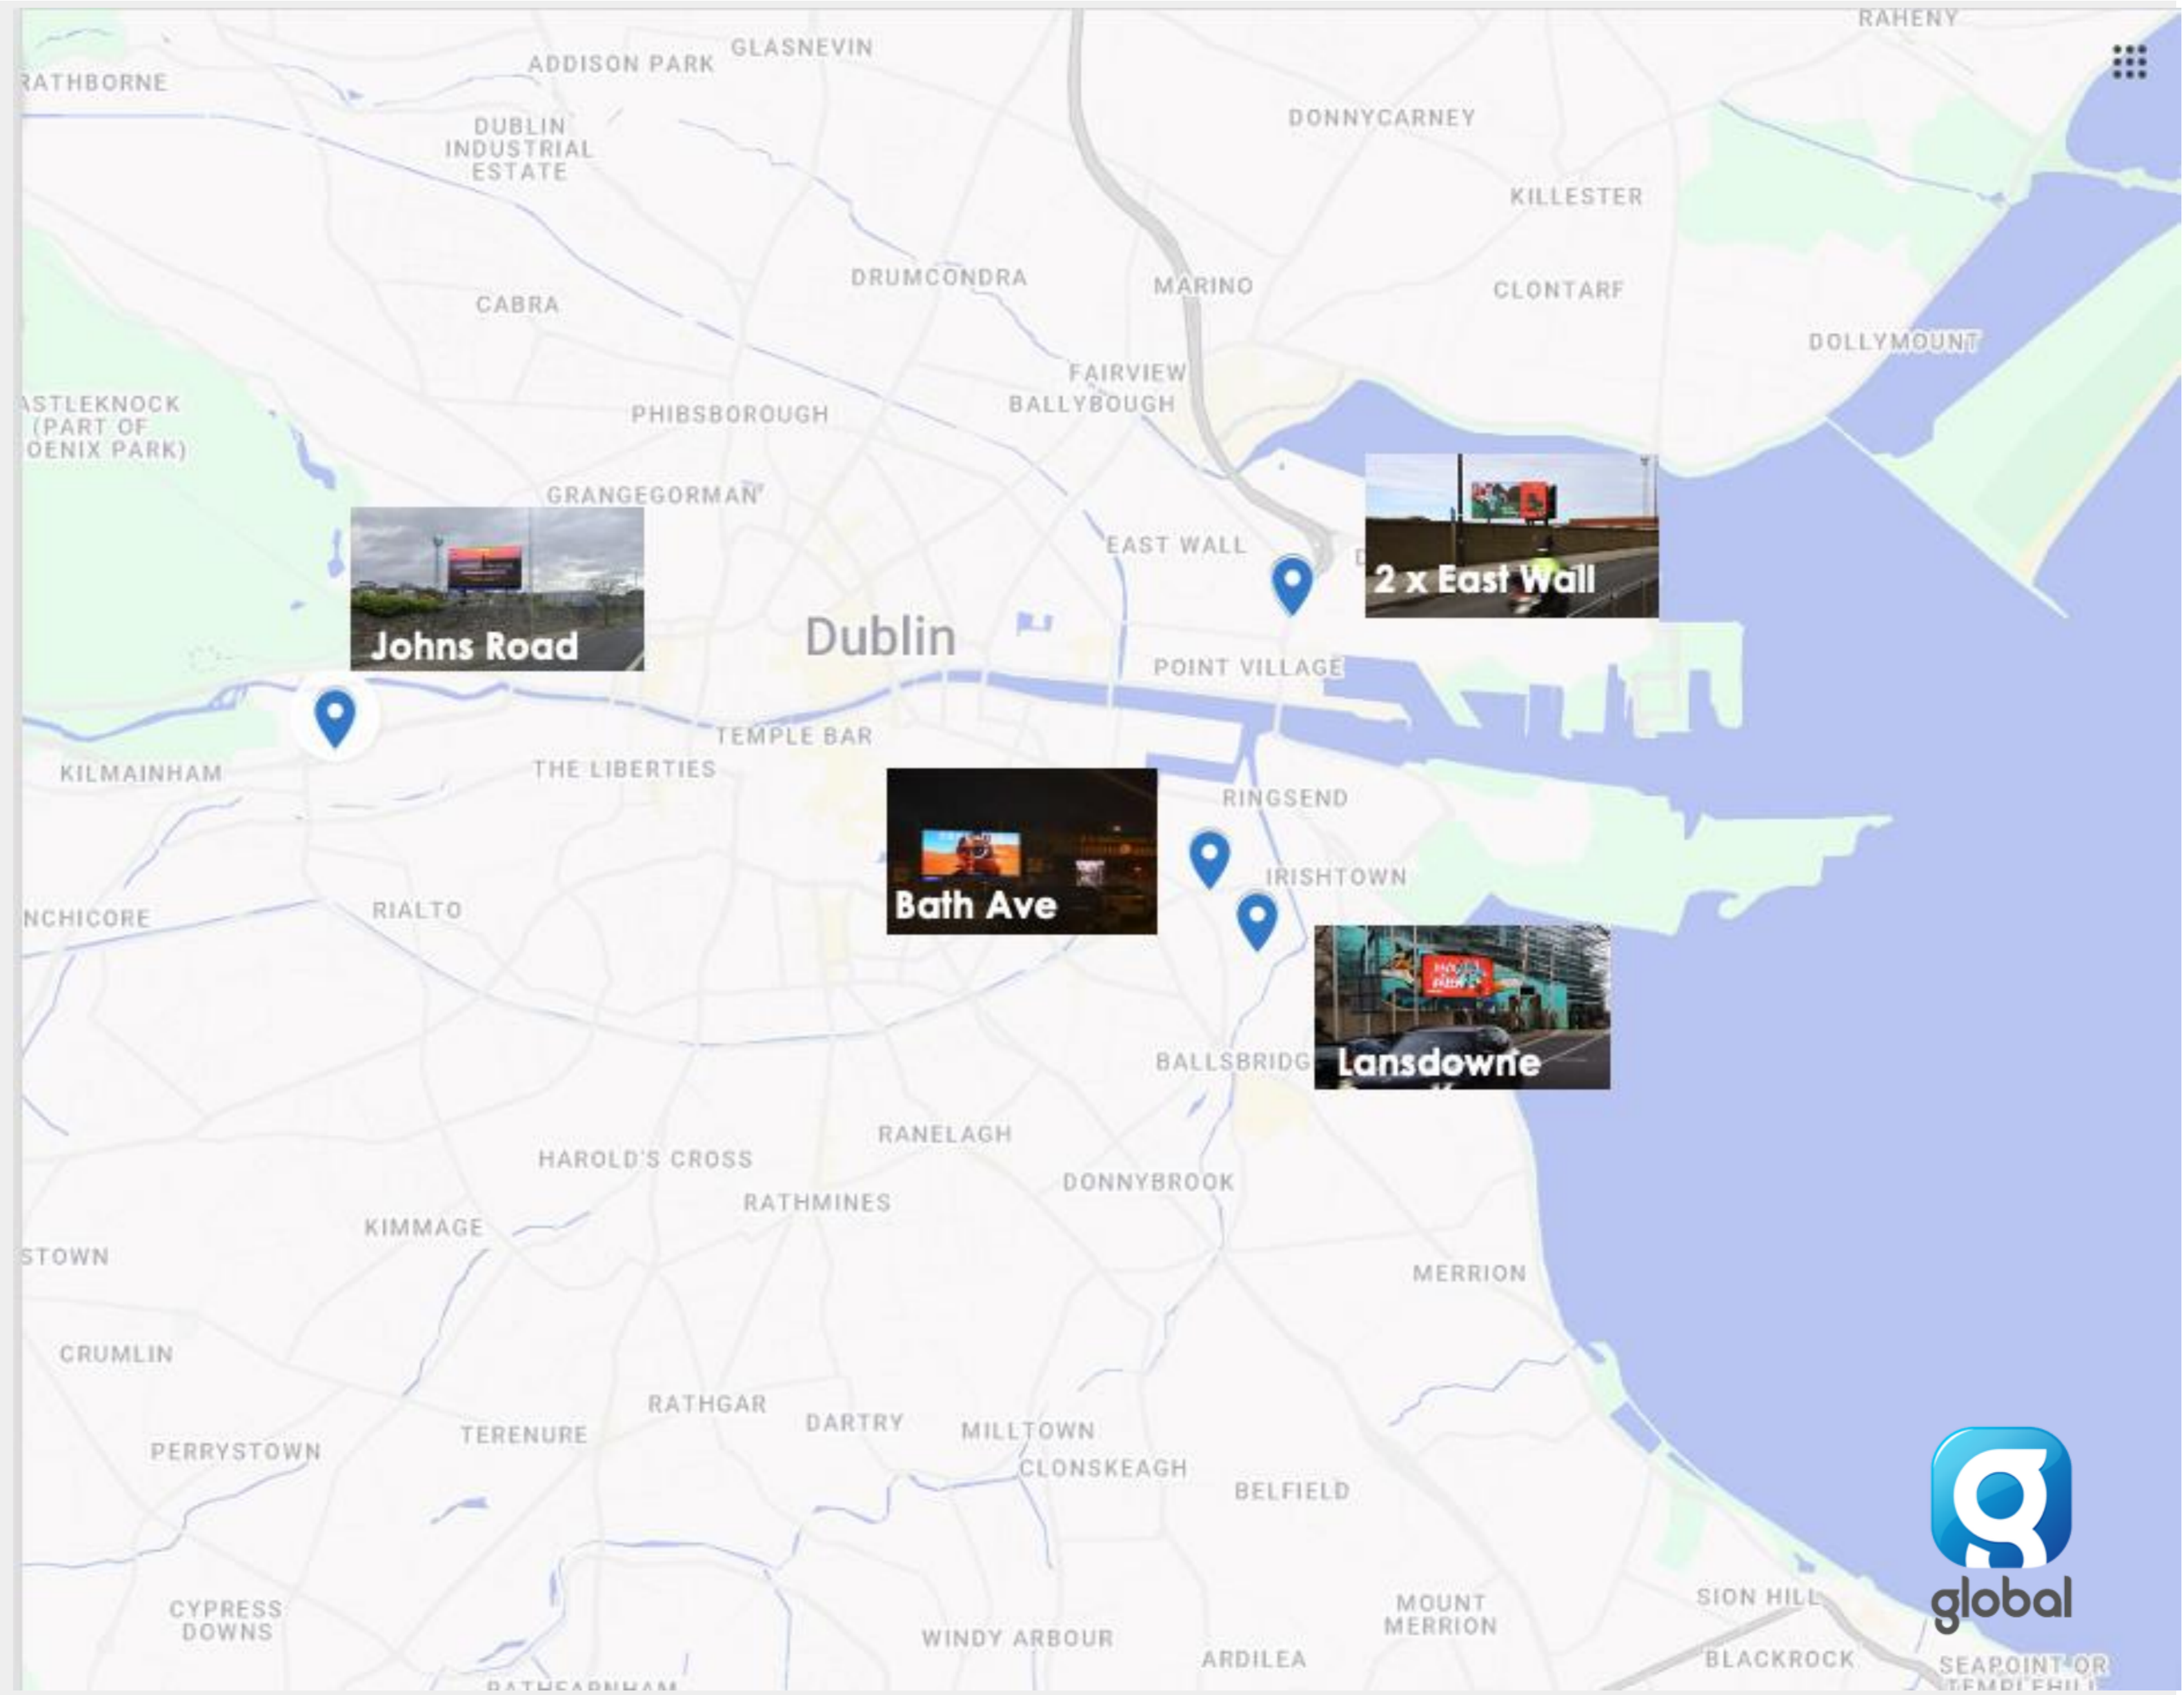

global

Making everyone's
day brighter

Road Format Guide

Global Formats & Environments

Transit Bus & Rail
Bus Éireann, Dublin Bus,
Aircoach
Iarnród Éireann/Irish Rail

Road & Fame
48 Sheet Billboards,
Digital 48s, Digital Bridges,
Lightboxes

Retail
Classic 6 Sheet (PurchasePoint),
Digital dPod, Digital dX

Roadside Digital & Classic

Roadside Audience

National Distribution

26 Counties

High Traffic Locations

Digital Bridges x 4

Digital
48s
x 5

Lightbox

48 sheet lightboxes are located in high traffic locations delivering premium audiences.

High-definition and illumination ensures your message is truly unmissable and stands out from the crowd 24/7.