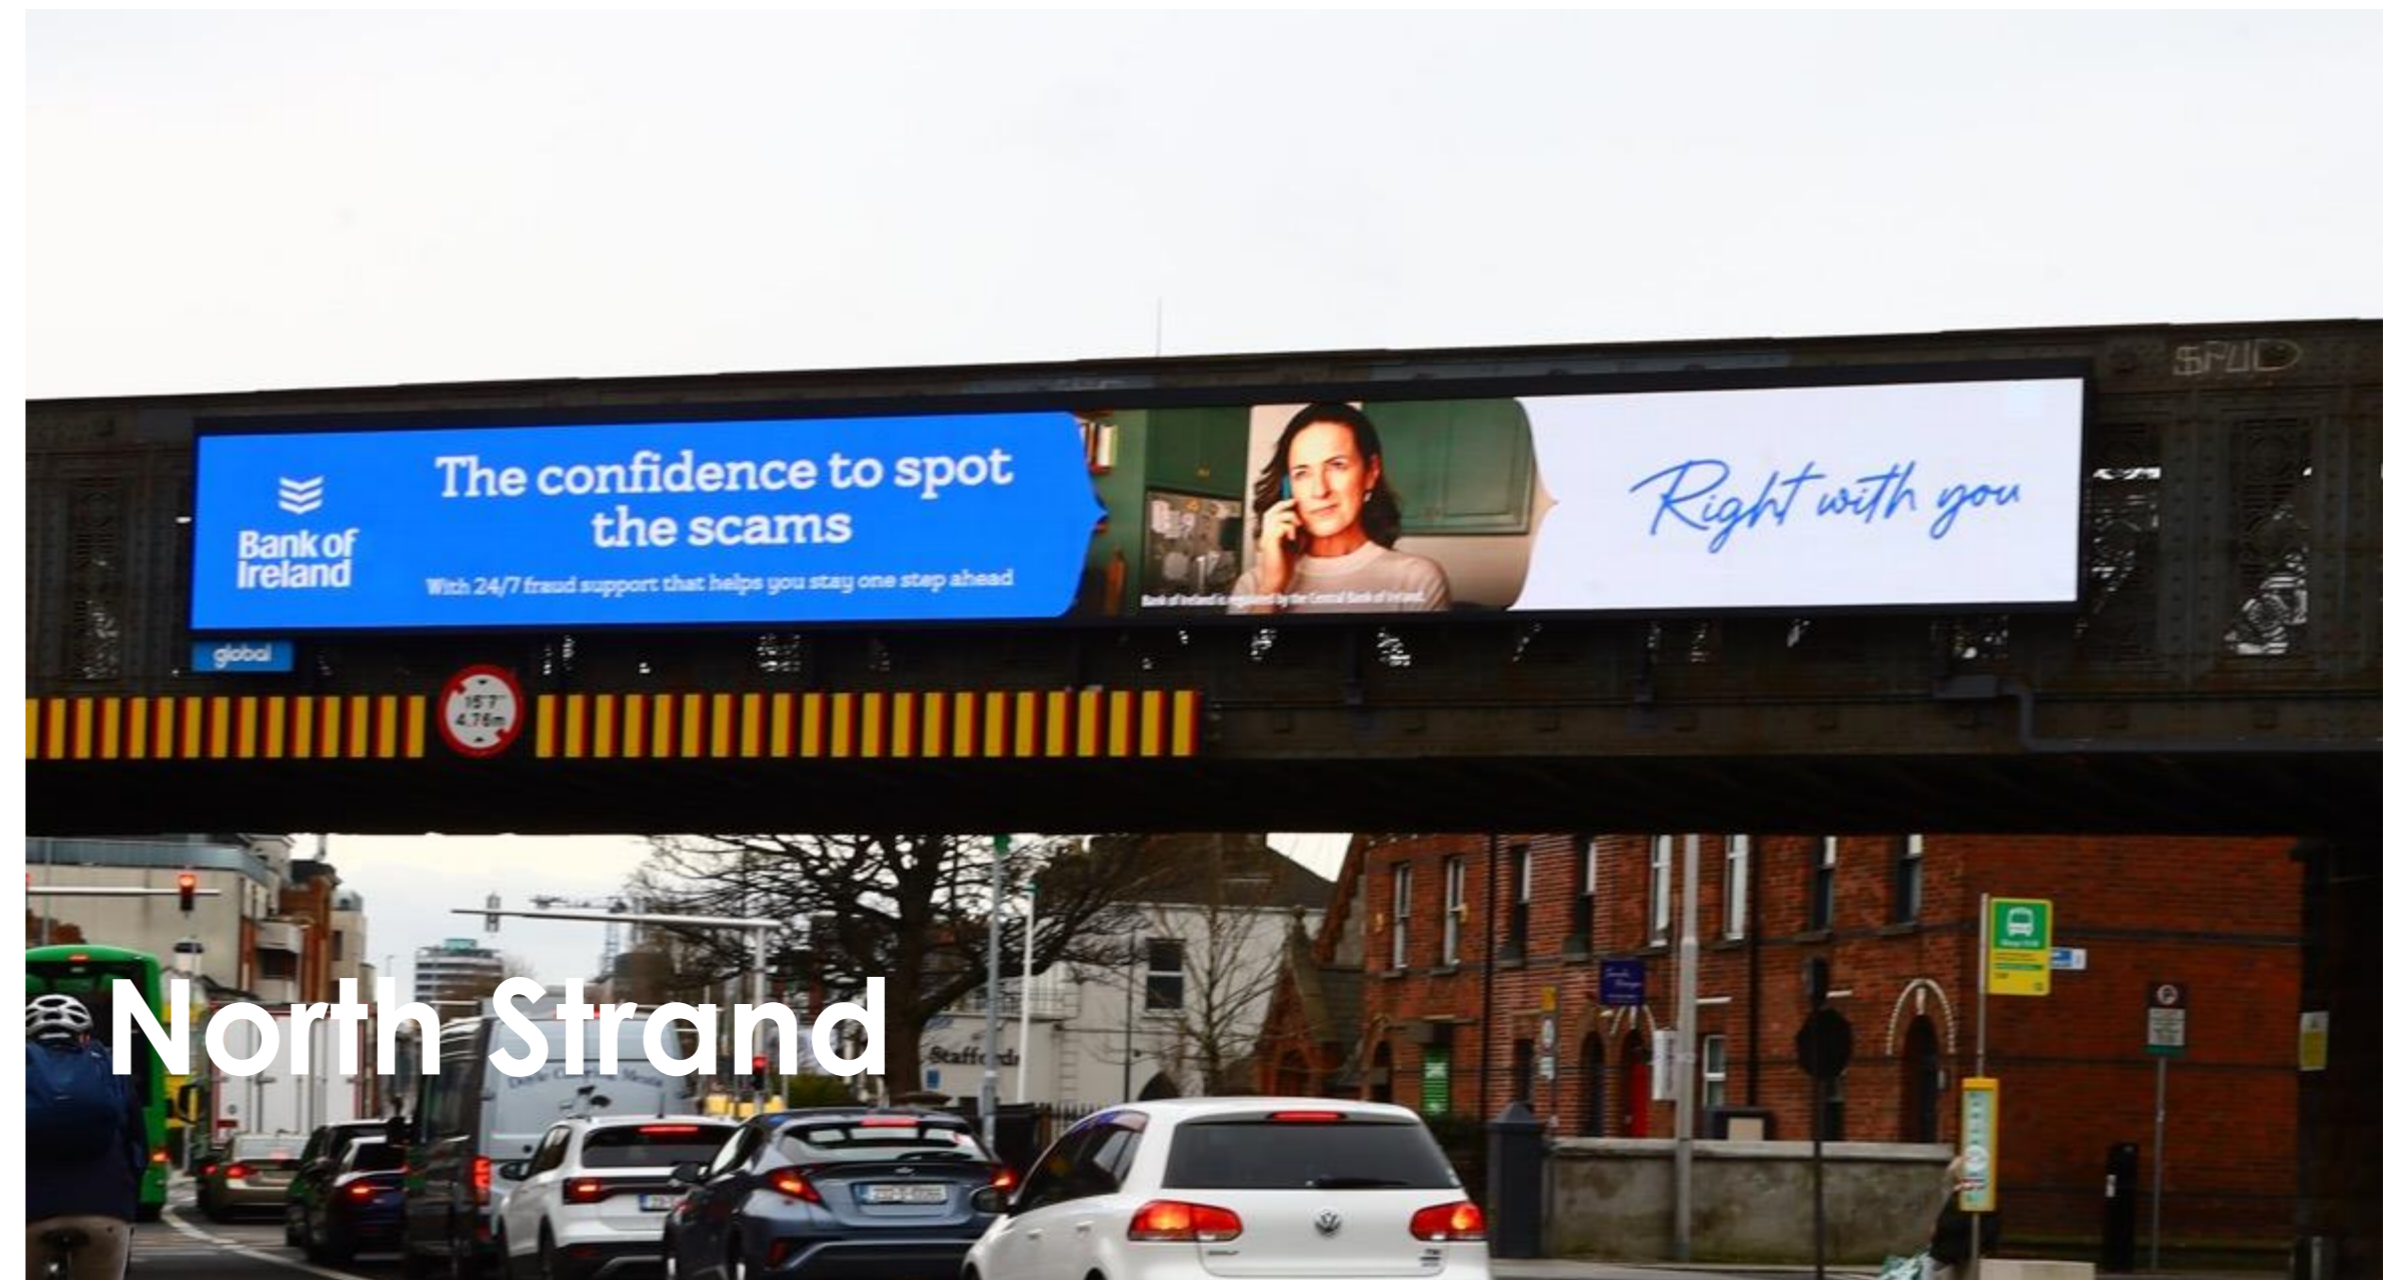

Retail
Classic 6 Sheet (PurchasePoint),
Digital dPod, Digital dX

Roadside Digital & Classic

Roadside Audience

National Distribution

26 Counties

High Traffic Locations

Digital Bridges x 4

Digital
48s
x 5

Lightbox

48 sheet lightboxes are located in high traffic locations delivering premium audiences.

High-definition and illumination ensures your message is truly unmissable and stands out from the crowd 24/7.