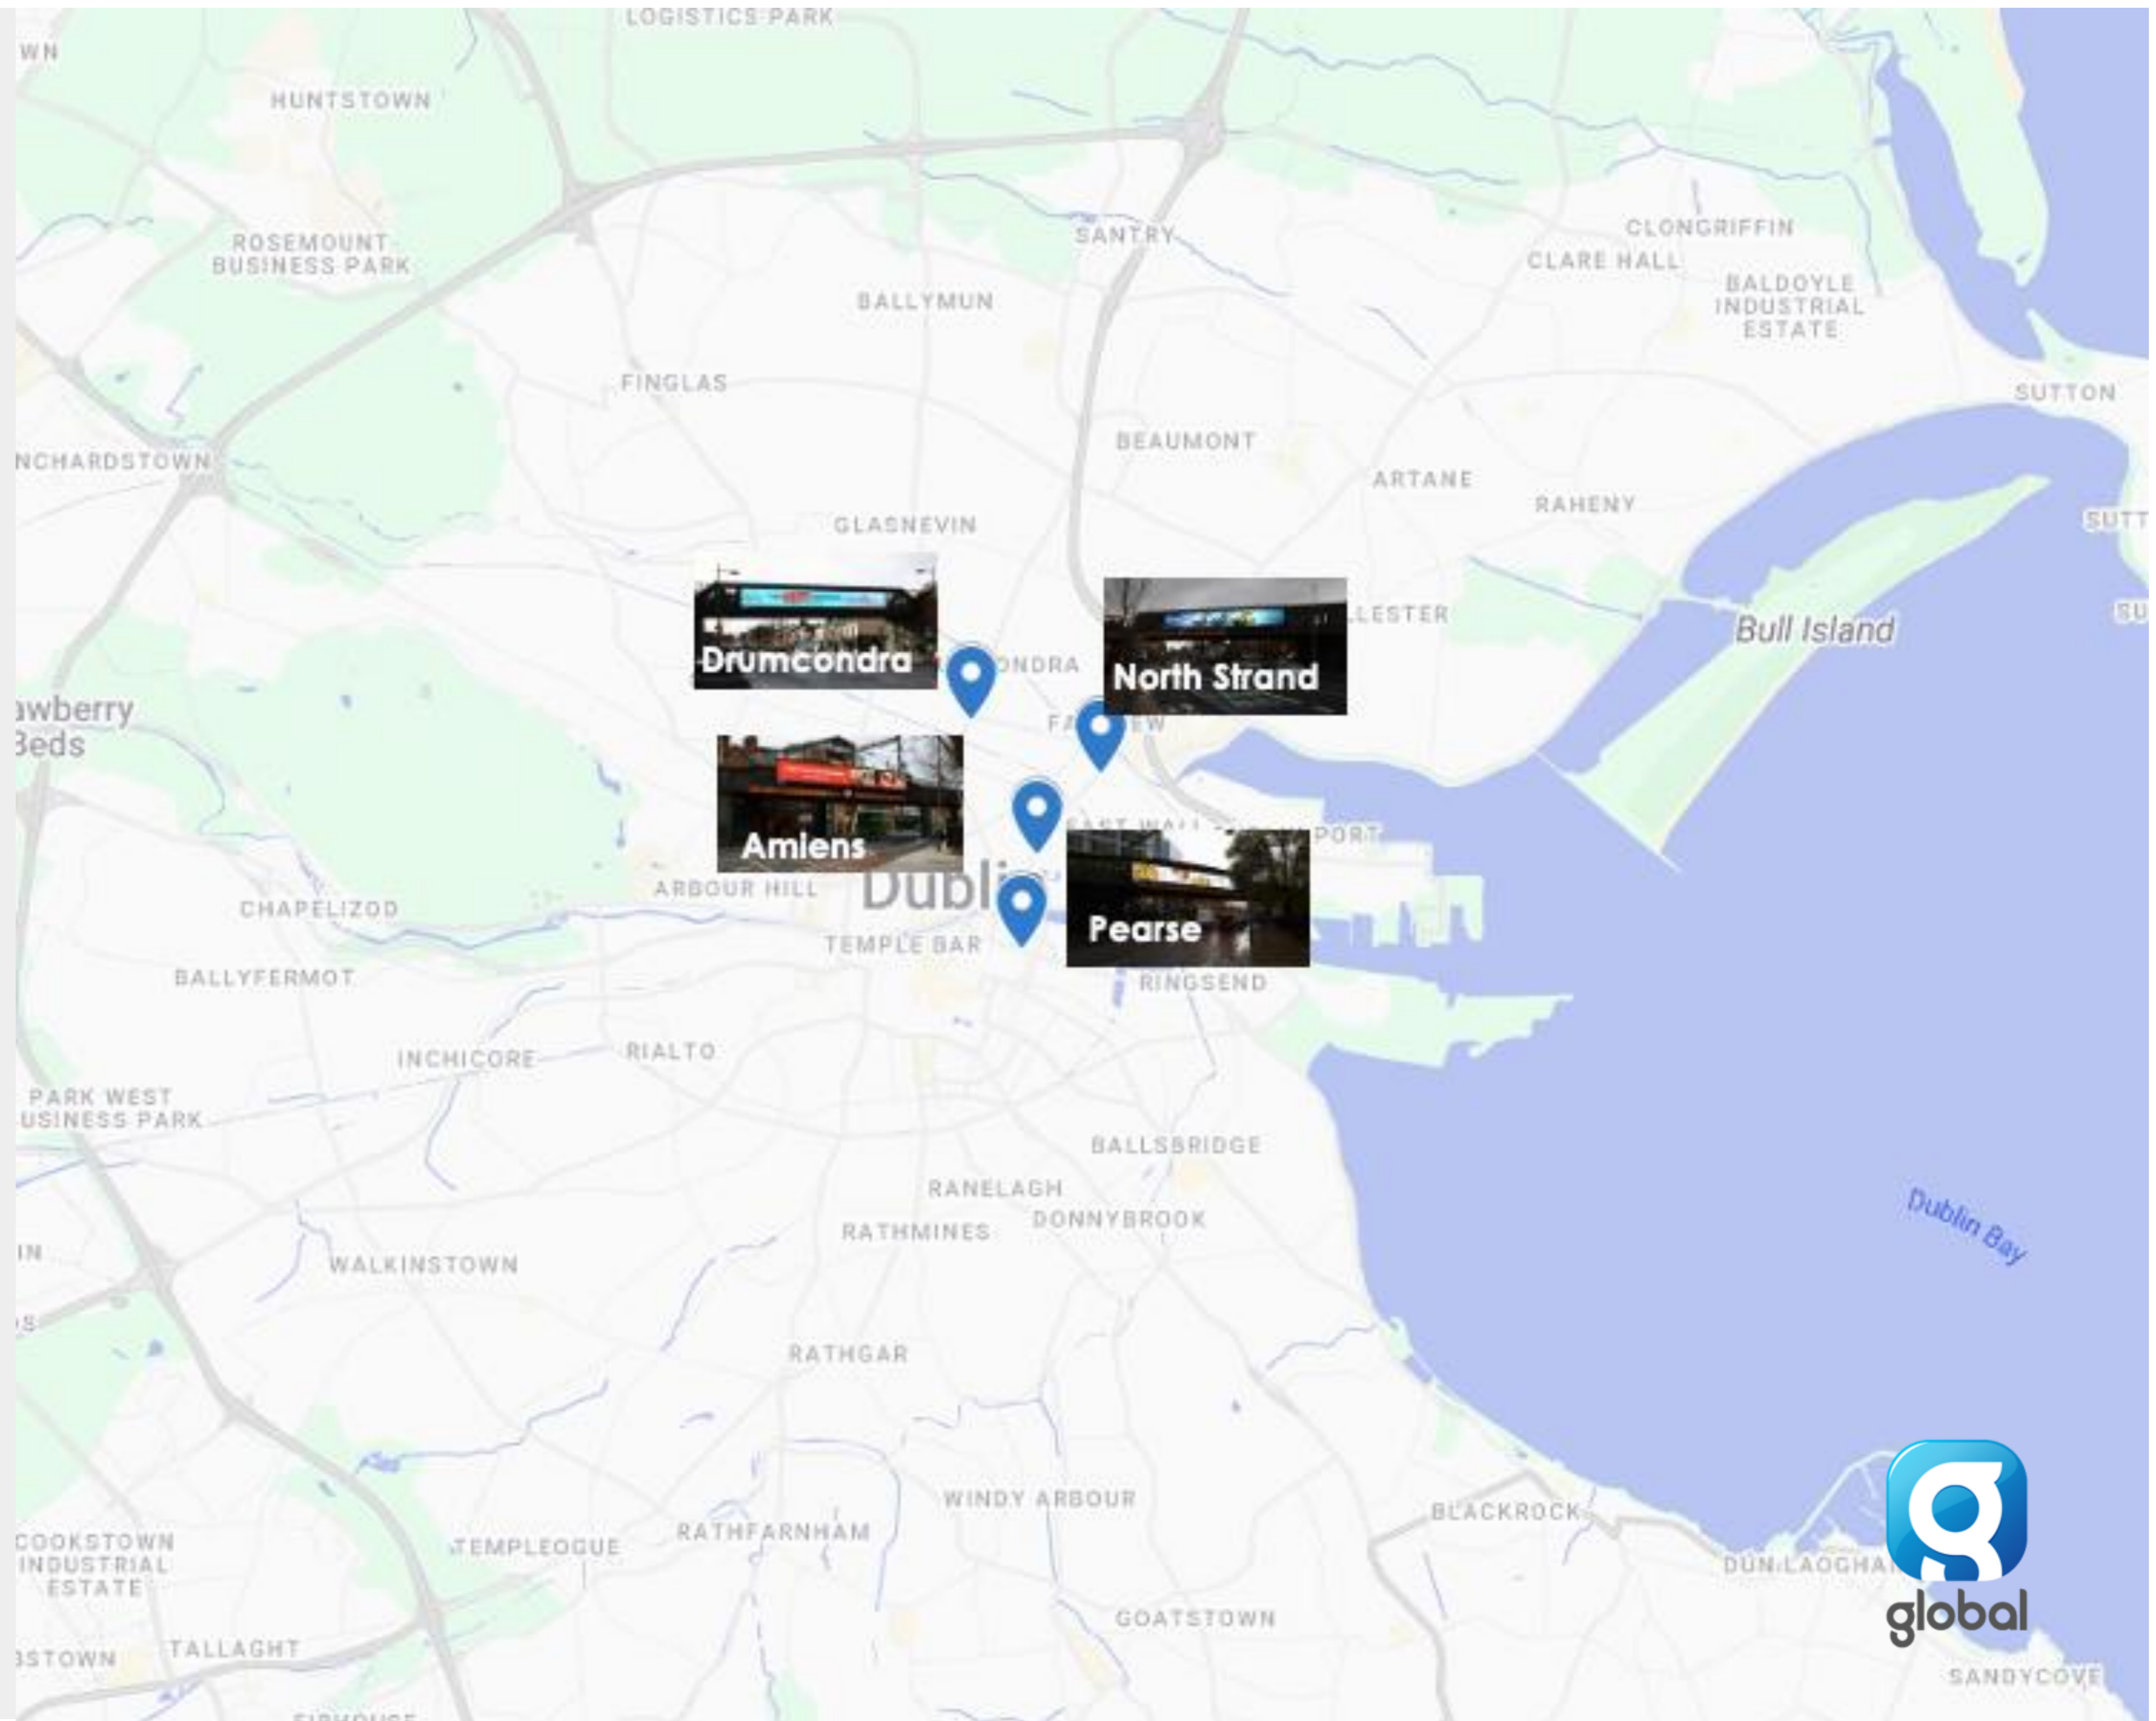

Retail
Classic 6 Sheet (PurchasePoint),
Digital dPod, Digital dX

Roadside Digital & Classic

Roadside Audience

National Distribution

26 Counties

High Traffic Locations

Digital Bridges x 4

Digital
48s
x 5

Lightbox

48 sheet lightboxes are located in high traffic locations delivering premium audiences.

High-definition and illumination ensures your message is truly unmissable and stands out from the crowd 24/7.

Billboards

Whether you want to make a local impact with your brand or deliver national audience coverage, our billboard portfolio will deliver on your brief at local and national level.

Thank You

Contact us to discuss your
campaign details