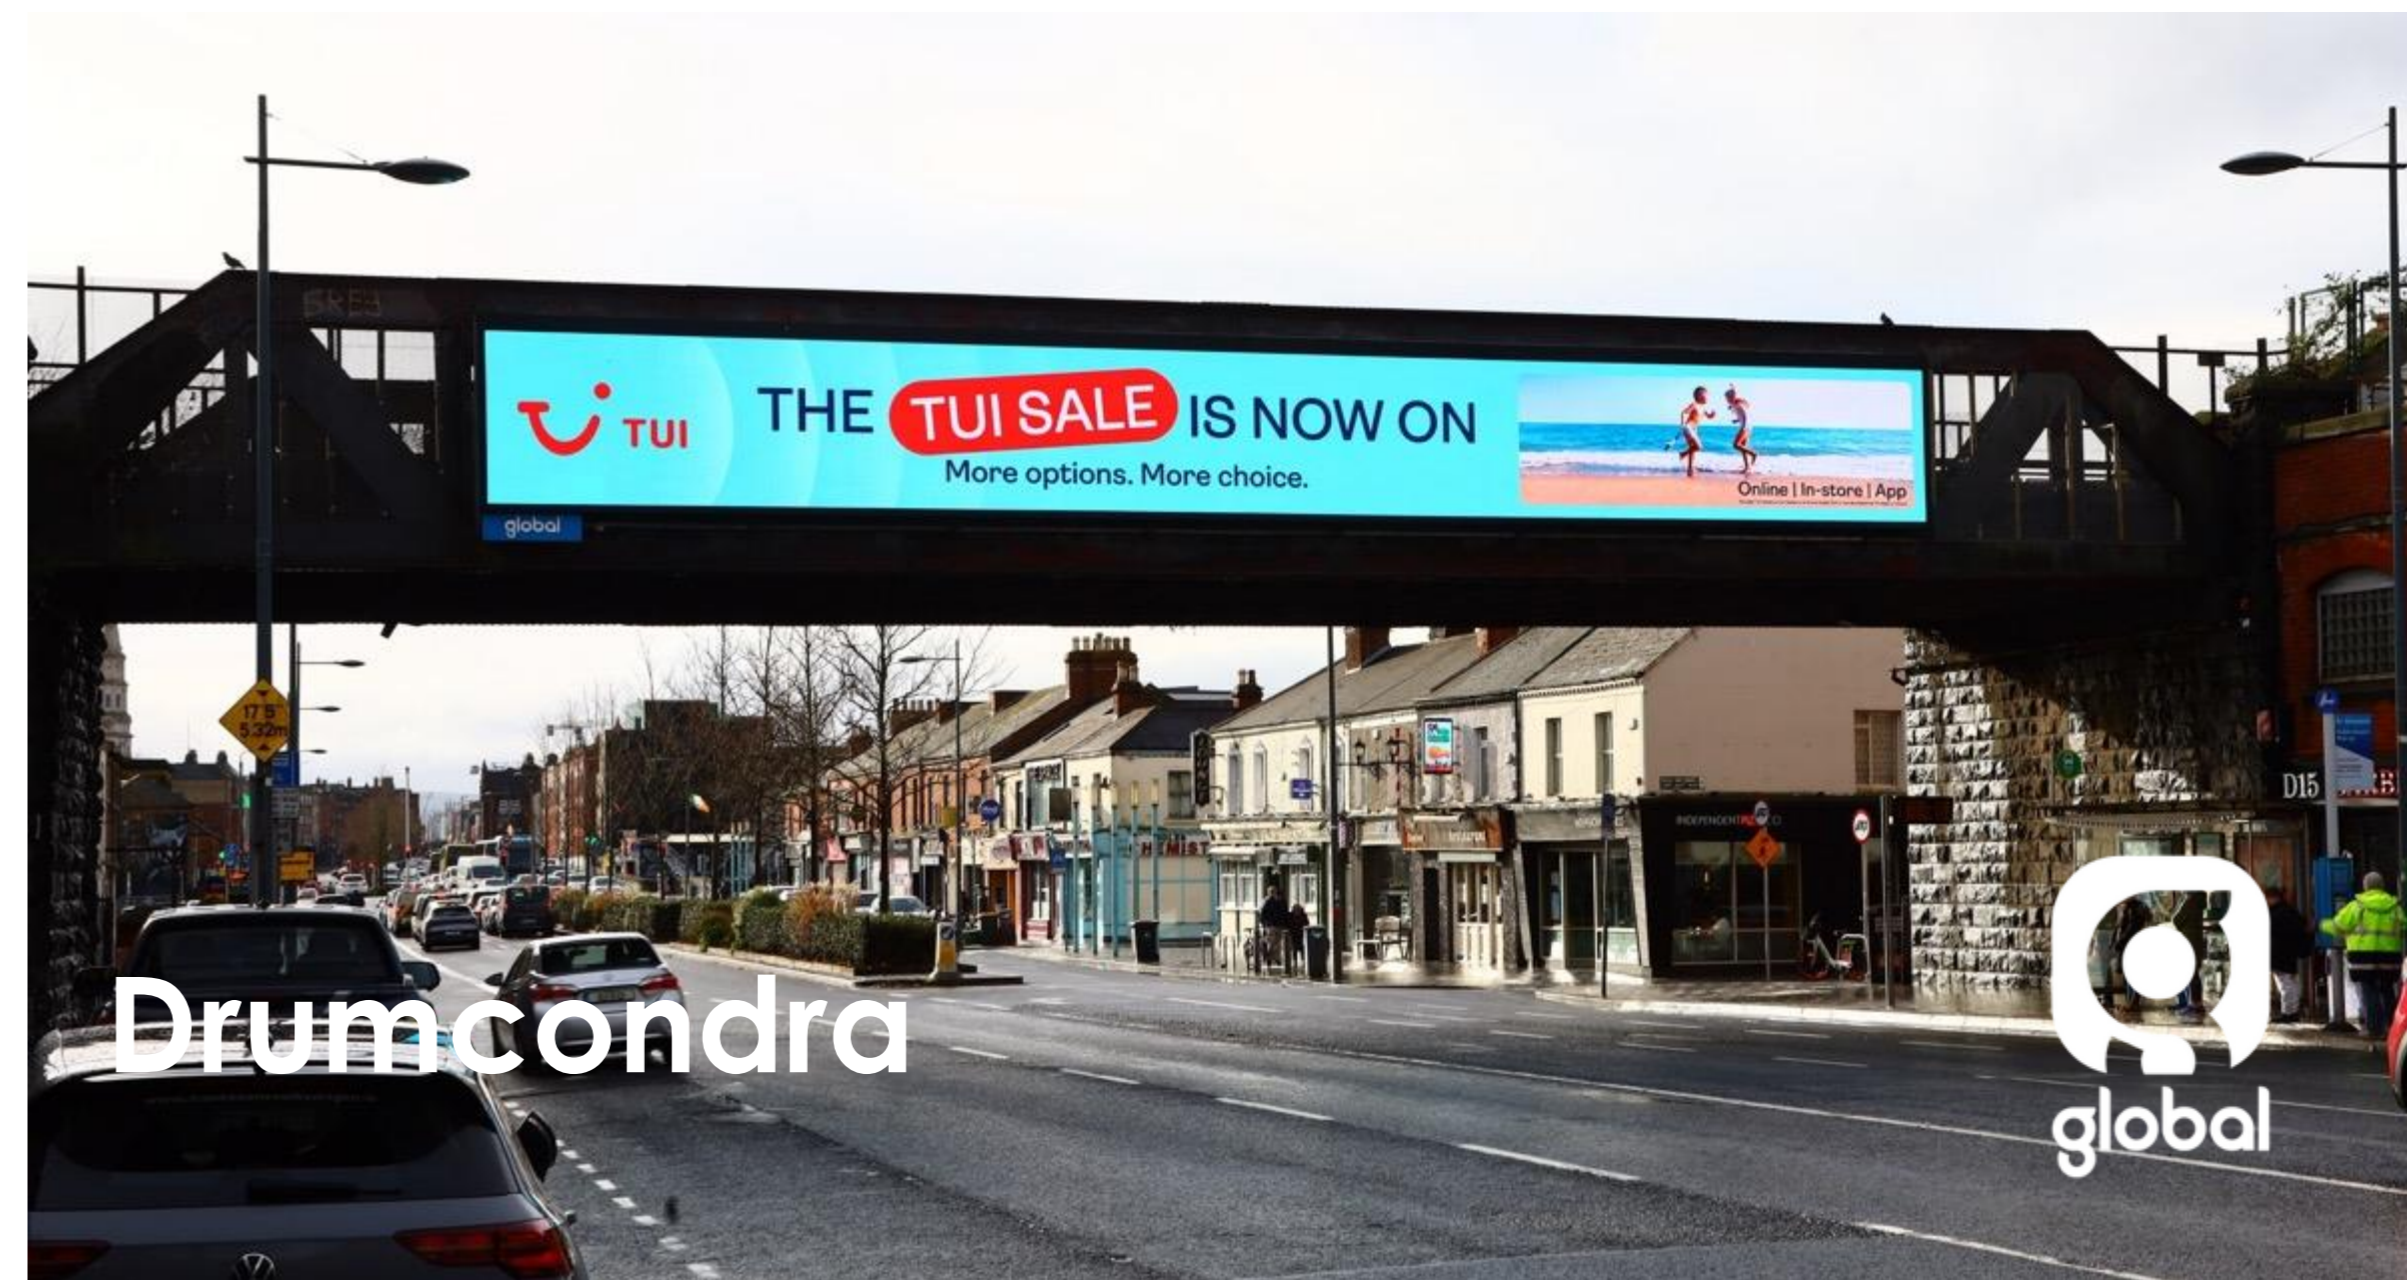

Retail
Classic 6 Sheet (PurchasePoint),
Digital dPod, Digital dX

Roadside Digital & Classic

Roadside Audience

National Distribution

26 Counties

High Traffic Locations

Digital Bridges x 4

Digital
48s
x 5

Lightbox

48 sheet lightboxes are located in high traffic locations delivering premium audiences.

High-definition and illumination ensures your message is truly unmissable and stands out from the crowd 24/7.