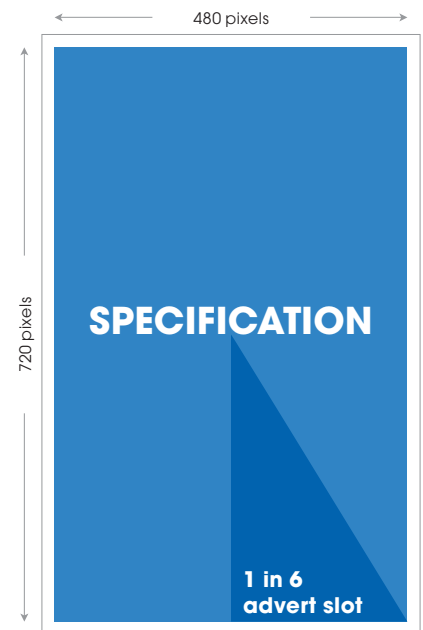

M3 Hanworth Rd/Sundeala Cl Outbound Spec

High Definition high rise Portrait screen on M3 road Outbound to London with eye catching design.

✔ Artwork Production Spec

Resolution: 480 x 720 pixels
 Advert/Slot Length: 10 seconds
 Supported Format: Jpeg

File Size: No larger than 1GB

✔ Supplying Artwork

Final artwork should be supplied 5 days prior to the campaign live date
 The artwork needs to be supplied with the correct file name (format_live date(ddmmy)_campaign name)
 Please send artwork to Digitaldelivery@global.com
 Files larger than 10mb should be sent through an online transfer service such as wetransfer.com
 We cannot guarantee the live date of a campaign if the delivery deadlines are not met