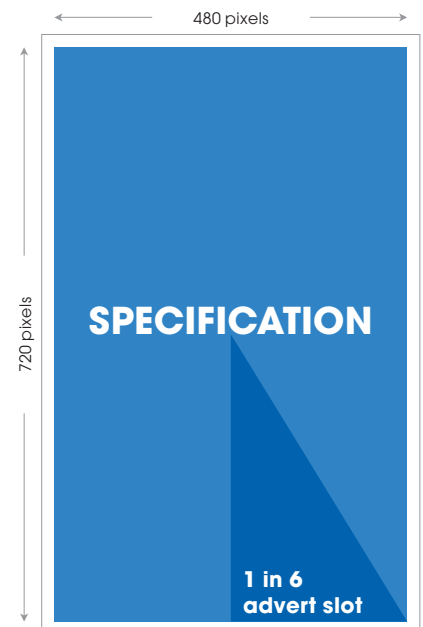

M3 Hanworth Rd/Sundeala CI Inbound Spec

High Definition high rise Portrait screen on M3 road Inbound to London with eye catching design.

✔ Artwork Production Spec

Resolution: 480 x 720 pixels
 Advert/Slot Length: 10 seconds
 Supported Format: Jpeg

File Size: No larger than 1GB

✔ Supplying Artwork

Final artwork should be supplied 5 days prior to the campaign live date
 The artwork needs to be supplied with the correct file name (format_live date(ddmmyy)_campaign name)
 Please send artwork to Digitaldelivery@global.com
 Files larger than 10mb should be sent through an online transfer service such as wetransfer.com
 We cannot guarantee the live date of a campaign if the delivery deadlines are not met