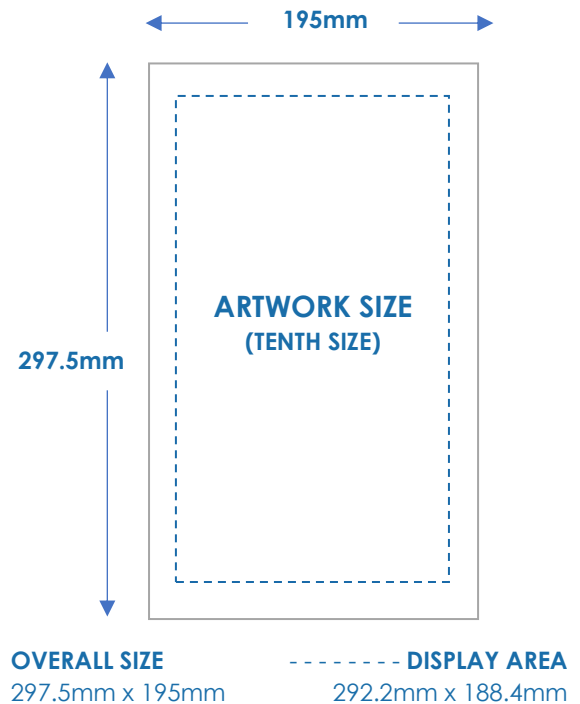

16 Sheet (Truck System) Spec

✓ Artwork Specifications (Global Production)

Display Area: 2,922mm x 1,884mm (Full size)
 Overall Size: 2,975mm x 1,950mm (Full size)
 Bleed: 5mm all around

File Format: High Res CMYK PDF. Embed/ outline images and fonts

File Size: Up to 5MB

File Name: SiteType_LiveDate_CampaignName

DPI: 300 dpi minimum

✓ Print Specifications (Non-Global Production)

Trim Size: 2,975mm (h) x 1,950mm (w) (Full size)

Material: 450gsm PVC

Finished Size: 2,975mm (h) x 1,950mm (w) (Full size)

Finishing: Top: Fold over hem with 3mm keder, Bottom & Sides: 18mm flat keder core, cut corners for truck side finishing,

Packing details: Rolled on core; ensure pack label is complete

https://outdoor.global.com/uk/~media/files/uk/product_specs/digital/global-pack-label.pdf