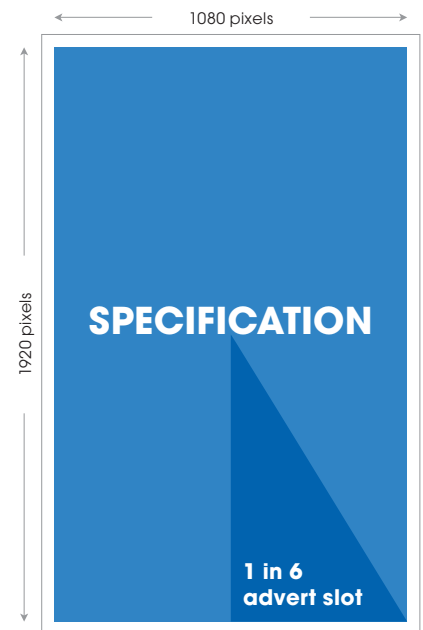

# Aberdeen D6 Spec

High Definition portrait LCD screens located in Aberdeen Airport.

## ✔ Artwork Production Spec

Resolution: 1080 x 1920 pixels  
 Advert/Slot Length: 10 seconds  
 Frames per Second: 25  
 Supported Format: Jpeg or mp4

File Size: No larger than 20MB  
 Artwork to be supplied at -90 degrees