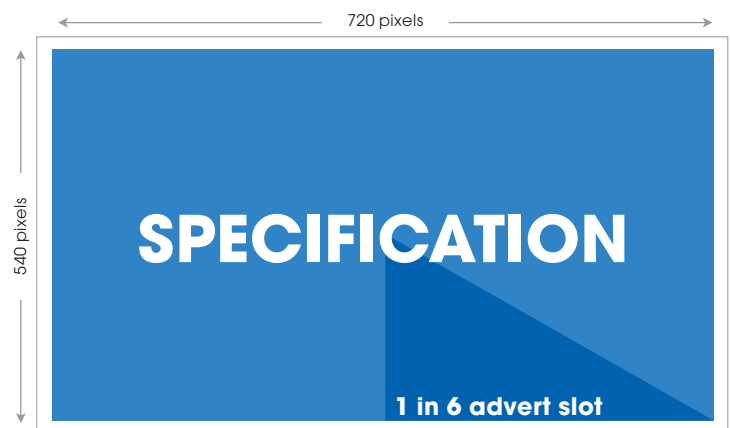

Aberdeen Duty Free Landmark Spec

Awareness Large Format Landscape screens located in Departures in Aberdeen Airport.

✔ Artwork Production Spec

Resolution: 720 x 540 pixels
Advert/Slot Length: 10 seconds
Frames per Second: 25
Supported Format: mp4 or Jpeg

File Size: No larger than 20MB

✔ Supplying Artwork

Final artwork should be supplied 5 days prior to the campaign live date
The artwork needs to be supplied with the correct file name (format_live date(ddmmyy)_campaign name)
Please send artwork to Digitaldelivery@global.com
Files larger than 10mb should be sent through an online transfer service such as wetransfer.com
We cannot guarantee the live date of a campaign if the delivery deadlines are not met

✔ Compliance & Approvals

All artwork is subject to approval
For the full set of guidelines, please visit www.global.com/wp-content/uploads/2019/09/Copy-Approval-Policy.pdf
We strongly recommend you review these fully before commencing production
If your ad contains flashing images, please take the flicker test at: www.onlineflashtest.com

✔ Additional File Delivery & Scheduling

Copy allowance: up to 5 files every 2 weeks
Out of hours scheduling: Mon - Fri £300. Sat - Sun: £500

Digital Delivery

For any artwork delivery or scheduling related questions, please contact: Digitaldelivery@global.com

Design Services

For any design needs or related queries, please contact: Artwork.services@global.com