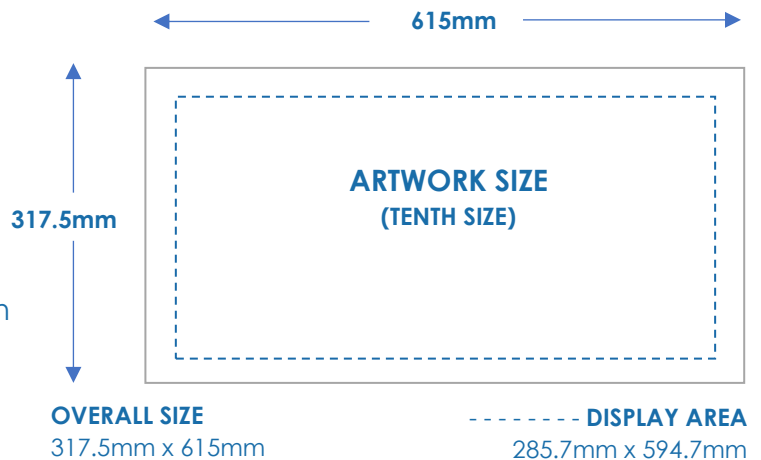

B48 (Apollo) Spec

✓ Artwork Specifications (Global Production)

Display Area: 2,857mm x 5,947mm (Full size)
 Overall Size: 3,175mm x 6,150mm (Full size)
 Bleed: 5mm all around

File Format: High Res CMYK PDF. Embed/
 outline images and fonts
 File Size: Up to 5MB
 File Name: SiteType_LiveDate_Campaign
 Name
 DPI: 300 dpi minimum

✓ Print Specifications (Non-Global Production)

Trim Size: 3,175mm (h) x 6,150mm (w) (Full size)
 Material: 450gsm PVC
 Finished Size: 3,222mm (h) x 6,214mm (w) (Full size)
 Finishing: Storm Flat Kader (welded to sides & bottom, Round Kader (welded to top after the sides)
 Packing details: Rolled on core, ensure pack label is complete
https://outdoor.global.com/uk/~media/files/uk/product_specs/digital/global-pack-label.pdf
 Spares: A minimum of 10% posters is recommended
 Despatch details: Please request this from the customer service team