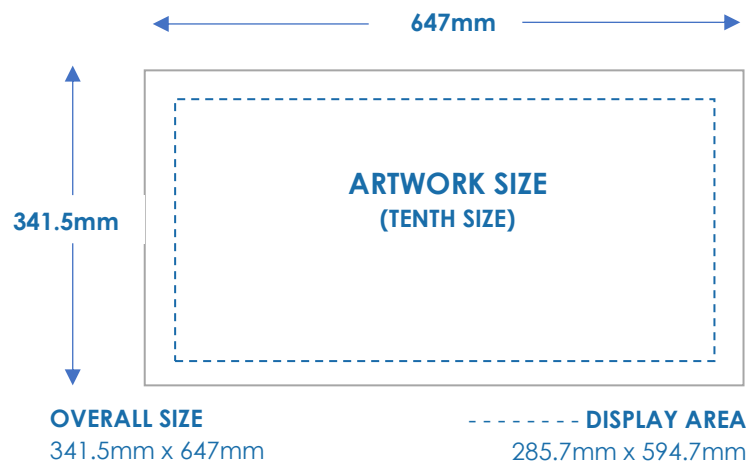

## ✓ Artwork Specifications (Global Production)

Display Area:	2,857mm x 5,947mm (Full size)
Overall Size:	3,415mm x 6,470mm (Full size)
Bleed:	5mm all around
File Format:	High Res CMYK PDF. Embed/ outline images and fonts
File Size:	Up to 5MB
File Name:	SiteType_LiveDate_CampaignName
DPI:	300 dpi minimum