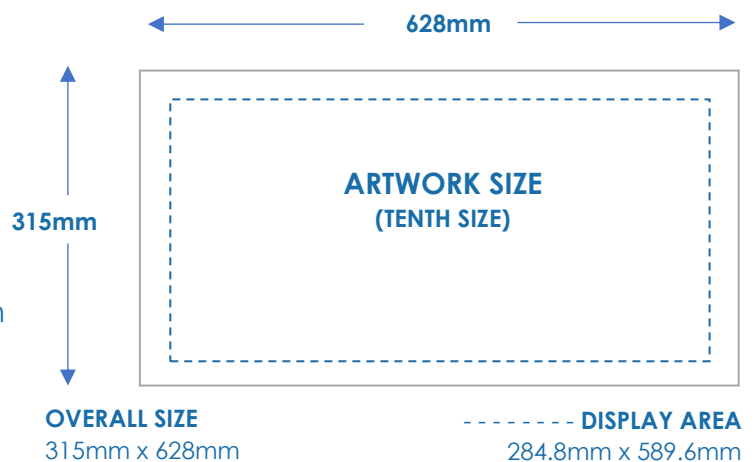

B48 (P&S Prismaflex Stormflex Slimlight) Spec

✓ Artwork Specifications (Global Production)

Display Area: 2,848mm x 5,896mm (Full size)
 Overall Size: 3,150mm x 6,280mm (Full size)
 Bleed: 5mm all around

File Format: High Res CMYK PDF. Embed/
 outline images and fonts
 File Size: Up to 5MB
 File Name: SiteType_LiveDate_Campaign
 Name
 DPI: 300 dpi minimum

✓ Print Specifications (Non-Global Production)

Trim Size: 3,150mm (h) x 6,280mm (w) (Full size)
 Material: Graph'it
 Finished Size: 3,150mm (h) x 6,280mm (w) (Full size)
 Finishing: Trimmed

Packing details: Fold concertina style, ensure pack label is complete
https://outdoor.global.com/uk/~media/files/uk/product_specs/digital/global-pack-label.pdf

Spares: A minimum of 10% posters is recommended
 Despatch details: Please request this from the customer service team