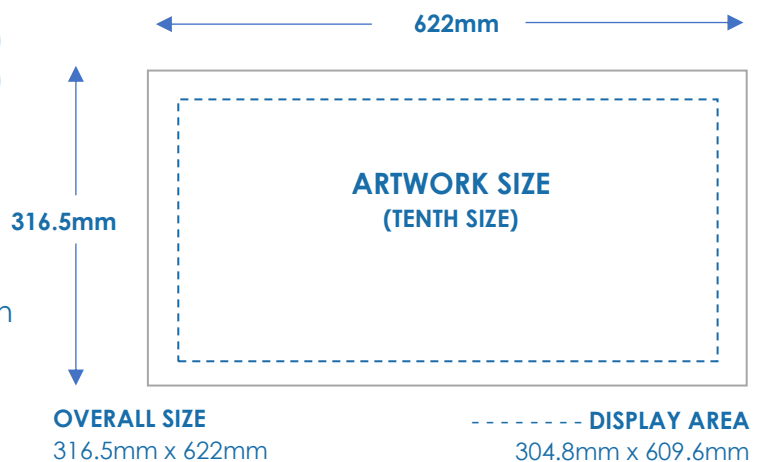

B48 (Slimlight O+) Spec

✓ Artwork Specifications (Global Production)

Display Area: 3,048mm x 6,096mm (Full size)
 Overall Size: 3,165mm x 6,220mm (Full size)
 Bleed: 5mm all around

File Format: High Res CMYK PDF. Embed/
 outline images and fonts
 File Size: Up to 5MB
 File Name: SiteType_LiveDate_Campaign
 Name
 DPI: 300 dpi minimum

✓ Print Specifications (Non-Global Production)

Trim Size: 3,165mm (h) x 6,220mm (w) (Full size)
 Material: 450gsm PVC
 Finished Size: 3,165mm (h) x 6,220mm (w) (Full size)
 Finishing: 10mm keder

Packing details: Rolled on core, ensure pack label is complete
https://outdoor.global.com/uk/~media/files/uk/product_specs/digital/global-pack-label.pdf