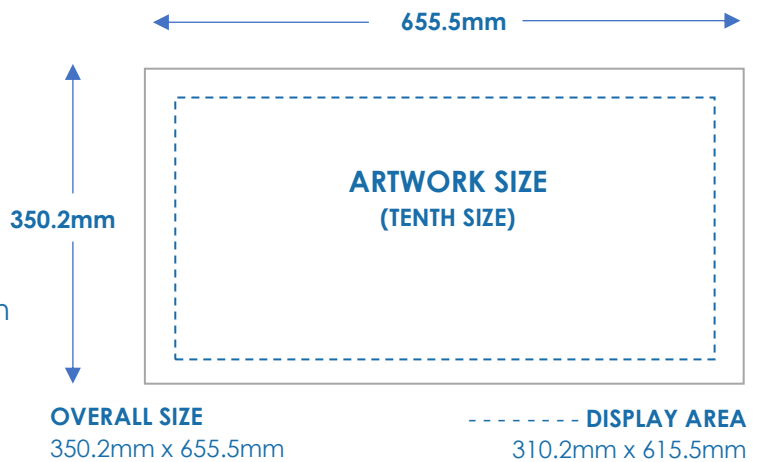

B48 (Springflex 6,155 x 3,102) Spec

✓ Artwork Specifications (Global Production)

Display Area: 3,102mm x 6,155mm (Full size)
 Overall Size: 3,502mm x 6,555mm (Full size)
 Bleed: 5mm all around

File Format: High Res CMYK PDF. Embed/
 outline images and fonts
 File Size: Up to 5MB
 File Name: SiteType_LiveDate_Campaign
 Name
 DPI: 300 dpi minimum

✓ Print Specifications (Non-Global Production)

Trim Size: 3,502mm (h) x 6,555mm (w) (Full size)
 Material: 450gsm PVC
 Finished Size: 3,432mm (h) x 6,485mm (w) (Full size)
 Finishing: Springflex pockets

Packing details: Rolled on a core, ensure pack label is complete
https://outdoor.global.com/uk/~media/files/uk/product_specs/digital/global-pack-label.pdf

Spares: A minimum of 10% posters is recommended
 Despatch details: Please request this from the customer service team