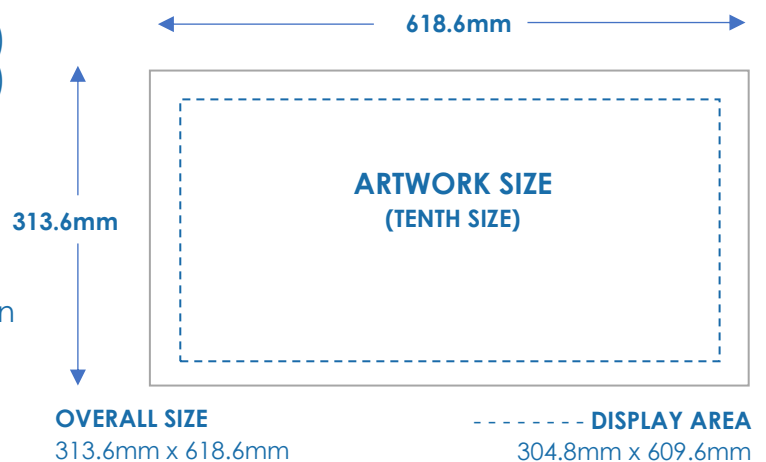

B48 (Walk-In Backlight O+) Spec

✓ Artwork Specifications (Global Production)

Display Area: 3,048mm x 6,096mm (Full size)
 Overall Size: 3,136mm x 6,186mm (Full size)
 Bleed: 5mm all around

File Format: High Res CMYK PDF. Embed/
 outline images and fonts
 File Size: Up to 5MB
 File Name: SiteType_LiveDate_Campaign
 Name
 DPI: 300 dpi minimum

✓ Print Specifications (Non-Global Production)

Trim Size: 3,136mm (h) x 6,186mm (w) (Full size)
 Material: 450gsm PVC
 Finished Size: 3,166mm (h) x 6,216mm (w) (Full size)
 Finishing: 10mm keder

Packing details: Rolled on core, ensure pack label is complete
https://outdoor.global.com/uk/~media/files/uk/product_specs/digital/global-pack-label.pdf