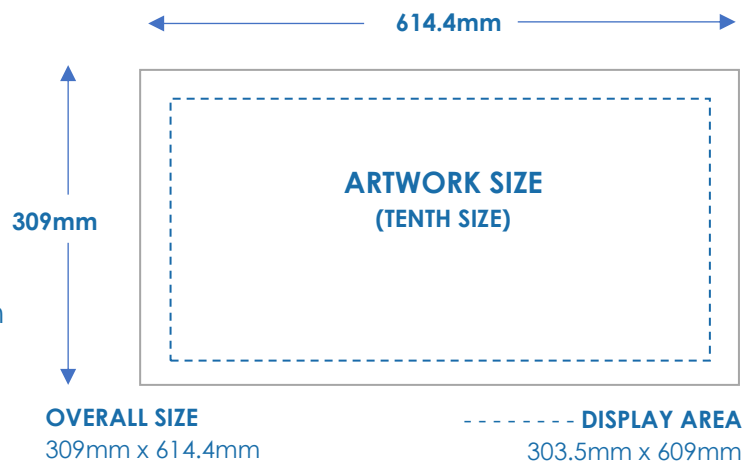

B48 (Walk-in Backlight) Spec

✓ Artwork Specifications (Global Production)

Display Area: 3,035mm x 6,090mm (Full size)
 Overall Size: 3,090mm x 6,144mm (Full size)
 Bleed: 5mm all around

File Format: High Res CMYK PDF. Embed/
 outline images and fonts
 File Size: Up to 5MB
 File Name: SiteType_LiveDate_Campaign
 Name
 DPI: 300 dpi minimum

✓ Print Specifications (Non-Global Production)

Trim Size: 3,090mm (h) x 6,144mm (w) (Full size)
 Material: 450gsm PVC
 Finished Size: 3,120mm (h) x 6,174mm (w) (Full size)
 Finishing: 10mm keder

Packing details: Rolled on core, ensure pack label is complete
https://outdoor.global.com/uk/~media/files/uk/product_specs/digital/global-pack-label.pdf