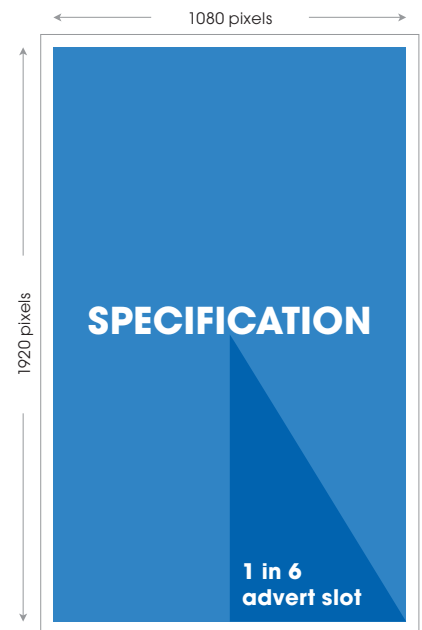

East Midlands D6 Spec

High Definition portrait LCD screens located in East Midlands Airport.

✔ Artwork Production Spec

Resolution: 1080 x 1920 pixels
 Advert/Slot Length: 10 seconds
 Frames per Second: 25
 Supported Format: mp4 or Jpeg

File Size: No larger than 20MB
 Artwork to be supplied at -90 degrees

✔ Supplying Artwork

Final artwork should be supplied 5 days prior to the campaign live date
 The artwork needs to be supplied with the correct file name (format_live date(ddmmyy)_campaign name)
 Please send artwork to Digitaldelivery@global.com
 Files larger than 10mb should be sent through an online transfer service such as wetransfer.com
 We cannot guarantee the live date of a campaign if the delivery deadlines are not met

✔ Additional File Delivery & Scheduling

Copy allowance: up to 5 files every 2 weeks
 Out of hours scheduling: Mon - Fri £300. Sat - Sun: £500

Digital Delivery

For any artwork delivery or scheduling related questions, please contact: Digitaldelivery@global.com