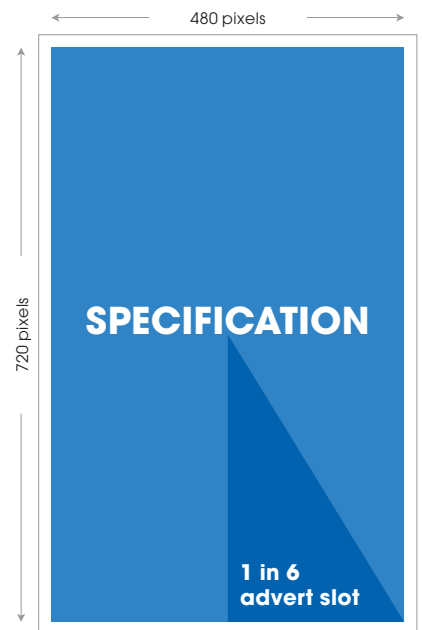

Finchley Road Spec

High Definition Portrait Screen on Finchley Road on side of building making it difficult to miss.

✔ Artwork Production Spec

Resolution: 480 x 720 pixels
 Advert/Slot Length: 10 seconds
 Supported Format: Jpeg

File Size: No larger than 1GB

✔ Supplying Artwork

Final artwork should be supplied 5 days prior to the campaign live date
 The artwork needs to be supplied with the correct file name (format_live date(ddmmyy)_campaign name)
 Please send artwork to Digitaldelivery@global.com
 Files larger than 10mb should be sent through an online transfer service such as wetransfer.com
 We cannot guarantee the live date of a campaign if the delivery deadlines are not met