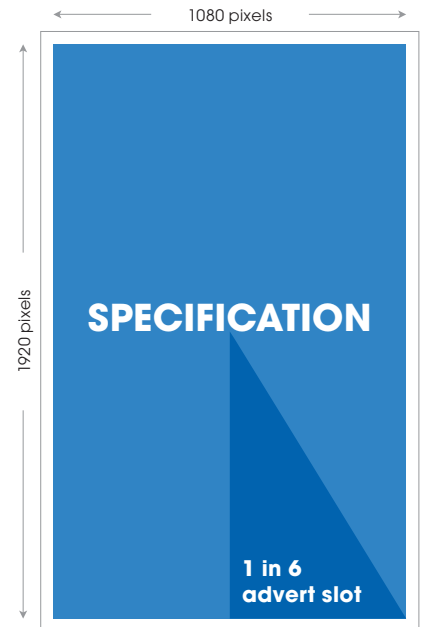

Gatwick D6 Spec

High Definition portrait LCD screens located in London Gatwick Airport.

✔ Artwork Production Spec

Resolution: 1080 x 1920 pixels
 Advert/Slot Length: 10 seconds
 Frames per Second: 25
 Supported Format: mp4 or Jpeg

File Size: No larger than 20MB
 Artwork to be supplied at -90 degrees

✔ Supplying Artwork

Final artwork should be supplied 5 days prior to the campaign live date
 The artwork needs to be supplied with the correct file name (format_live date(ddmmyy)_campaign name)
 Please send artwork to Digitaldelivery@global.com
 Files larger than 10mb should be sent through an online transfer service such as wetransfer.com
 We cannot guarantee the live date of a campaign if the delivery deadlines are not met

✔ Additional File Delivery & Scheduling

Copy allowance: up to 5 files every 2 weeks
 Out of hours scheduling: Mon - Fri £300. Sat - Sun: £500

Digital Delivery

For any artwork delivery or scheduling related questions, please contact: Digitaldelivery@global.com