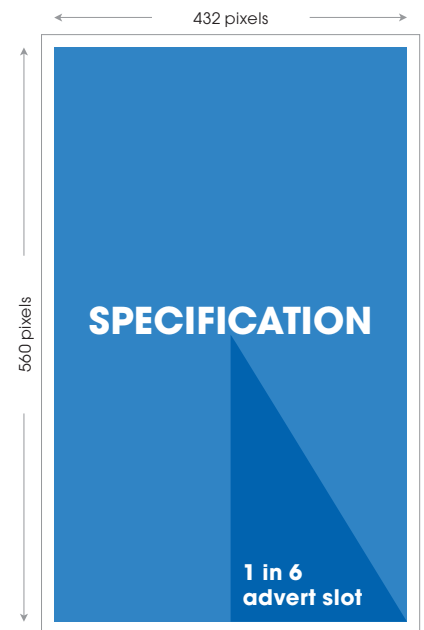

# DM6 Spec ©

High Definition Portrait screens across the United Kingdom.

## ✔ Artwork Production Spec

Resolution: 432 x 560 pixels  
 Advert/Slot Length: 10 seconds  
 Supported Format: Jpeg

File Size: No larger than 2GB