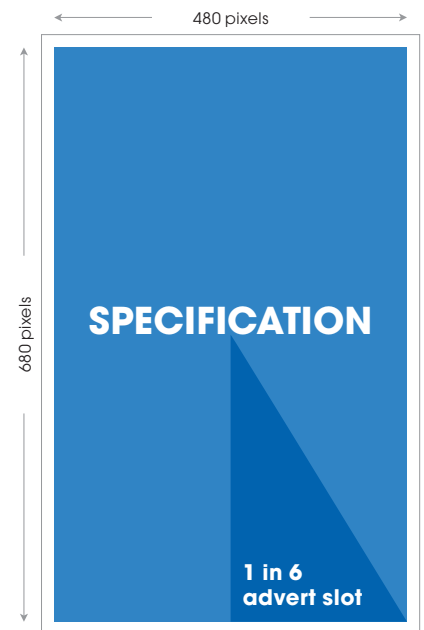

Digital Delivery

For any artwork delivery or scheduling related questions, please contact: Digitaldelivery@global.com

Design Services

For any design needs or related queries, please contact: Artwork.services@global.com