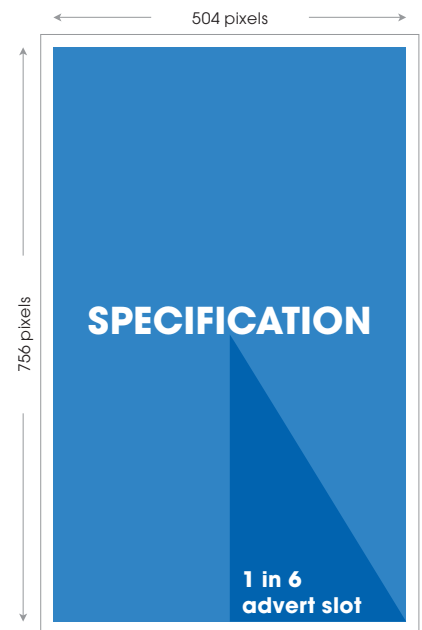

Hammersmith Towers Inbound Spec

High Definition high rise Portrait screens in Hammersmith on both In & Outbound lanes of traffic for ultimate standout and impacts.

✔ Artwork Production Spec

Resolution: 504 x 756 pixels
 Advert/Slot Length: 10 seconds
 Supported Format: Jpeg

File Size: No larger than 1GB

✔ Supplying Artwork

Final artwork should be supplied 5 days prior to the campaign live date
 The artwork needs to be supplied with the correct file name (format_live date(ddmmyy)_campaign name)
 Please send artwork to Digitaldelivery@global.com
 Files larger than 10mb should be sent through an online transfer service such as wetransfer.com
 We cannot guarantee the live date of a campaign if the delivery deadlines are not met