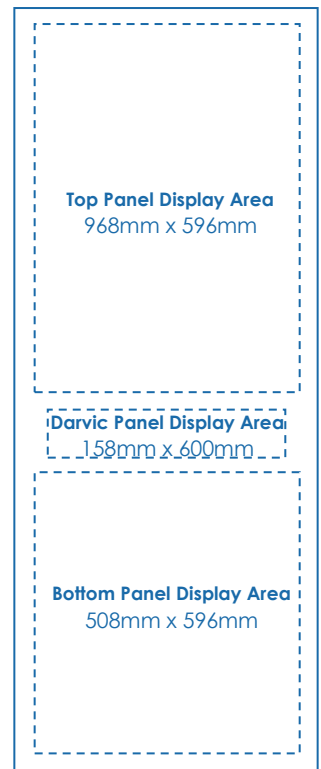

Kiosk – 5003 (KX1+) Spec

✓ Artwork Specifications (Global Production)

Display Area:	See diagram (Full size)
Overall Size:	1,774mm x 656mm (Full size)
Bleed:	Included in overall size
File Format:	High Res CMYK PDF. Embed/ outline images and fonts
File Size:	Up to 5MB
File Name:	SpecType_LiveDate_CampaignName
DPI:	300 dpi minimum
Template Link:	https://outdoor.global.com/uk/~ /media/files/uk/product_specs/small%20format/kiosk/indesign/005003%20kiosk%201%20plus%20-%20design%20template.indd
Please note:	Each design must be supplied as a single page PDF