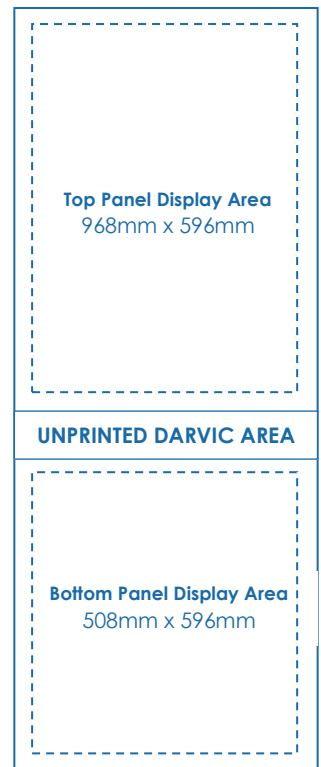

Kiosk – 5006(KX1+Internal Post) Spec

✓ Artwork Specifications (Global Production)

Display Area:	See diagram (Full size)
Overall Size:	1,774mm x 656mm (Full size)
Bleed:	Included in overall size
File Format:	High Res CMYK PDF. Embed/ outline images and fonts
File Size:	Up to 5MB
File Name:	SpecType_LiveDate_CampaignName
DPI:	300 dpi minimum
Template Link:	https://outdoor.global.com/uk/~media/files/uk/product_specs/small%20format/kiosk/indesign/005006%20kiosk%201%20plus%20internal%20post%20-%20design%20template.indd
Please note:	Each design must be supplied as a single page PDF