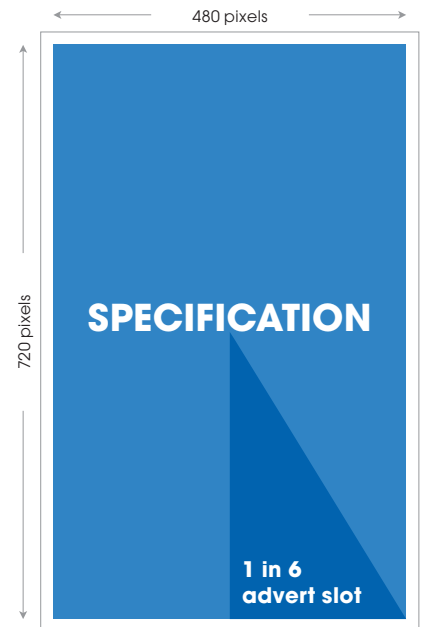

Lea Valley Tower Eastbound Spec

High Definition Portrait Screen on Eastbound Lea Valley Road located on approach to Roundabout.

✔ Artwork Production Spec

Resolution: 480 x 720 pixels
 Advert/Slot Length: 10 seconds
 Supported Format: Jpeg

File Size: No larger than 1GB

✔ Supplying Artwork

Final artwork should be supplied 5 days prior to the campaign live date
 The artwork needs to be supplied with the correct file name (format_live date(ddmmyy)_campaign name)
 Please send artwork to Digitaldelivery@global.com
 Files larger than 10mb should be sent through an online transfer service such as wetransfer.com
 We cannot guarantee the live date of a campaign if the delivery deadlines are not met