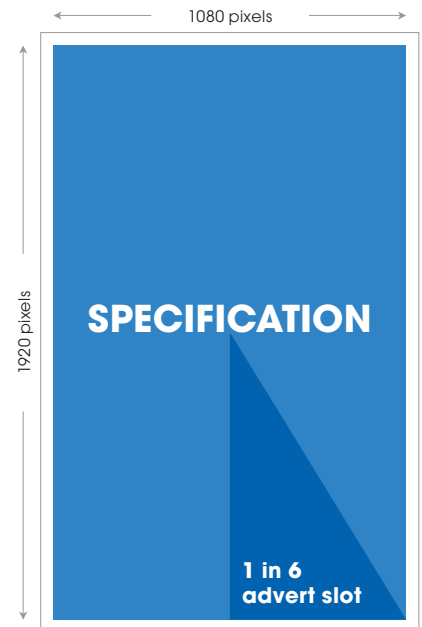

Luton D6 Spec

High Definition portrait LCD screens located in Luton Airport.

✔ Artwork Production Spec

Resolution: 1920 x 1080 pixels
Advert/Slot Length: 10 seconds
Frames per Second: 25
Supported Format: mp4 or Jpeg

File Size: No larger than 20MB

✔ Supplying Artwork

Final artwork should be supplied 5 days prior to the campaign live date
The artwork needs to be supplied with the correct file name (format_live date(ddmmyy)_campaign name)
Please send artwork to Digitaldelivery@global.com
Files larger than 10mb should be sent through an online transfer service such as wetransfer.com
We cannot guarantee the live date of a campaign if the delivery deadlines are not met