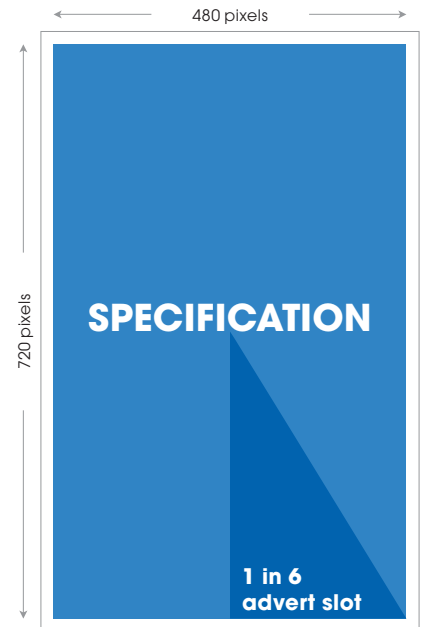

# M3 Tower Outbound Spec

High Definition high rise Portrait screen on M3 road Outbound to London with eye catching design.

## ✔ Artwork Production Spec

Resolution: 480 x 720 pixels  
 Advert/Slot Length: 10 seconds  
 Supported Format: Jpeg

File Size: No larger than 1GB