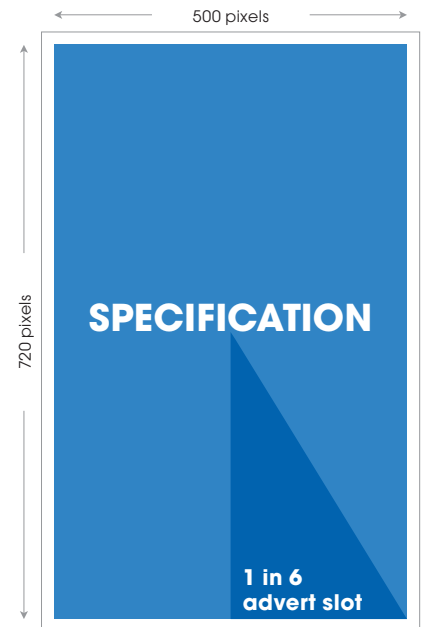

M4 Beacon Westbound Spec

High Definition high rise Portrait screen on M4 road Westbound to London.

✔ Artwork Production Spec

Resolution: 500 x 720 pixels
 Advert/Slot Length: 30 seconds
 Supported Format: Jpeg

File Size: No larger than 1GB

✔ Supplying Artwork

Final artwork should be supplied 5 days prior to the campaign live date
 The artwork needs to be supplied with the correct file name (format_live date(ddmmyy)_campaign name)
 Please send artwork to Digitaldelivery@global.com
 Files larger than 10mb should be sent through an online transfer service such as wetransfer.com
 We cannot guarantee the live date of a campaign if the delivery deadlines are not met