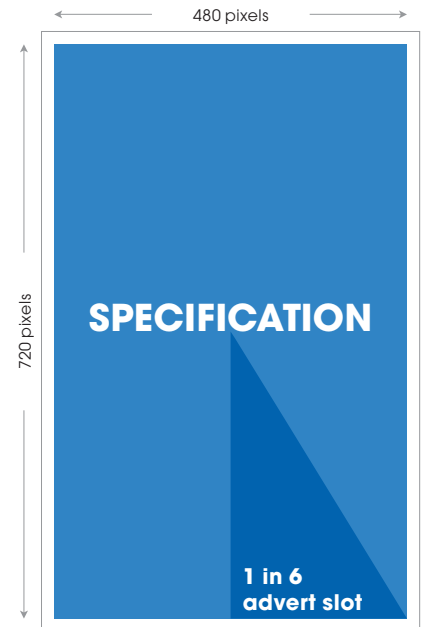

Portobello Star Spec

High Definition Portrait Screen with unique design to stand out to all lanes of traffic.

✔ Artwork Production Spec

Resolution: 480 x 720 pixels
 Advert/Slot Length: 10 seconds
 Supported Format: Jpeg

File Size: No larger than 1GB

✔ Supplying Artwork

Final artwork should be supplied 5 days prior to the campaign live date
 The artwork needs to be supplied with the correct file name (format_live date(ddmmyy)_campaign name)
 Please send artwork to Digitaldelivery@global.com
 Files larger than 10mb should be sent through an online transfer service such as wetransfer.com
 We cannot guarantee the live date of a campaign if the delivery deadlines are not met