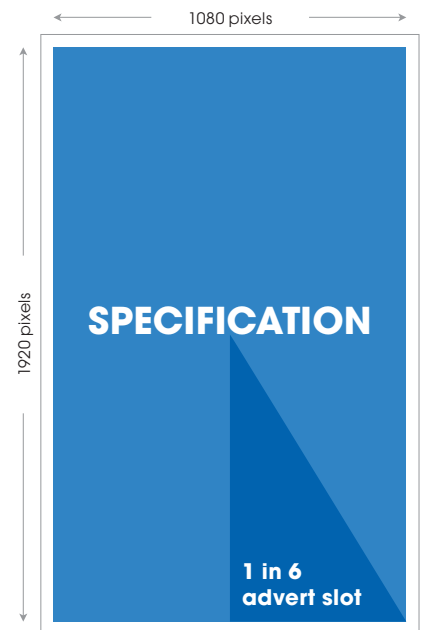

Cinema D6 Spec

High Definition portrait LCD screens located in Cinemas across the UK.

✔ Artwork Production Spec

Resolution: 1080 x 1920 pixels
 Advert/Slot Length: 10 seconds
 Frames per Second: 25
 Supported Format: mp4 or Jpeg

File Size: No larger than 2GB

✔ Supplying Artwork

Final artwork should be supplied 5 days prior to the campaign live date
 The artwork needs to be supplied with the correct file name (format_live date(ddmmyy)_campaign name)
 Please send artwork to Digitaldelivery@global.com
 Files larger than 10mb should be sent through an online transfer service such as wetransfer.com
 We cannot guarantee the live date of a campaign if the delivery deadlines are not met

✔ Additional File Delivery & Scheduling

Copy allowance: up to 5 files every 2 weeks
 Out of hours scheduling: Mon - Fri £300. Sat - Sun: £500

Digital Delivery

For any artwork delivery or scheduling related questions, please contact: Digitaldelivery@global.com