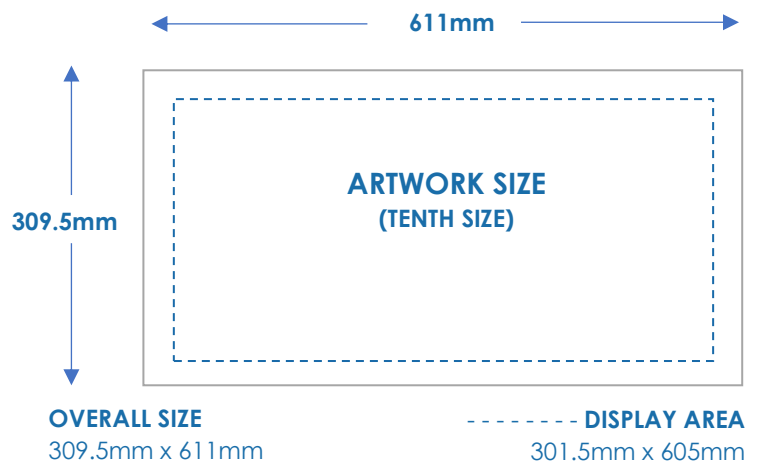

B48 Backlight Keder O+ 3125 x 6140 Spec

✓ Artwork Specifications (Global Production)

Display Area: 3,015mm x 6,050mm (Full size)
 Overall Size: 3,095mm x 6110mm (Full size)
 Bleed: 5mm all around

File Format: High Res CMYK PDF. Embed/
 outline images and fonts
 File Size: Up to 5MB
 File Name: SiteType_LiveDate_Campaign
 Name
 DPI: 300 dpi minimum

✓ Print Specifications (Non-Global Production)

Trim Size: 3,095mm (h) x 6,110mm (w) (Full size)
 Material: 450gsm PVC
 Finished Size: 3,125mm x 6,140mm
 Finishing: 10mm keder
 Packing details: Rolled on core, ensure pack label is complete
https://outdoor.global.com/uk/~media/files/uk/product_specs/digital/global-pack-label.pdf
 Spares: A minimum of 10% posters is recommended
 Despatch details: Please request this from the customer service team