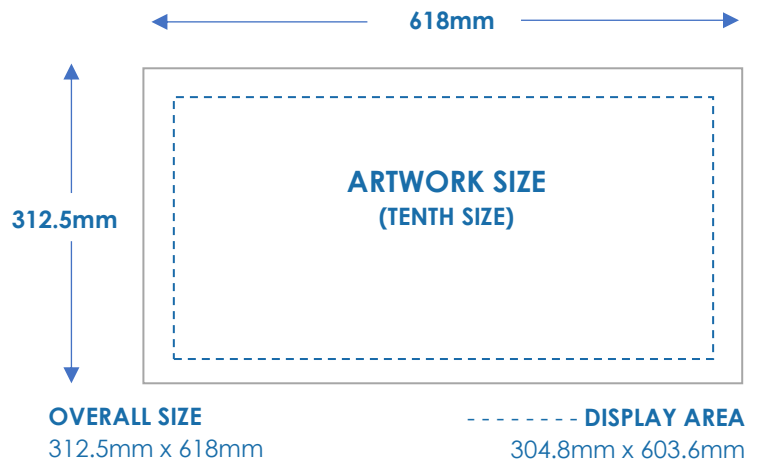

B48 Backlight Keder O+ 3155 x 6210 Spec

✓ Artwork Specifications (Global Production)

Display Area: 3,048mm x 6,036mm (Full size)
 Overall Size: 3,125mm x 6,180mm (Full size)
 Bleed: 5mm all around

File Format: High Res CMYK PDF. Embed/
 outline images and fonts
 File Size: Up to 5MB
 File Name: SiteType_LiveDate_Campaign
 Name
 DPI: 300 dpi minimum

✓ Print Specifications (Non-Global Production)

Trim Size: 3,125mm (h) x 6,180mm (w) (Full size)
 Material: 450gsm PVC
 Finished Size: 3,155mm x 6,210mm
 Finishing: 10mm keder
 Packing details: Rolled on core, ensure pack label is complete
https://outdoor.global.com/uk/~media/files/uk/product_specs/digital/global-pack-label.pdf
 Spares: A minimum of 10% posters is recommended
 Despatch details: Please request this from the customer service team