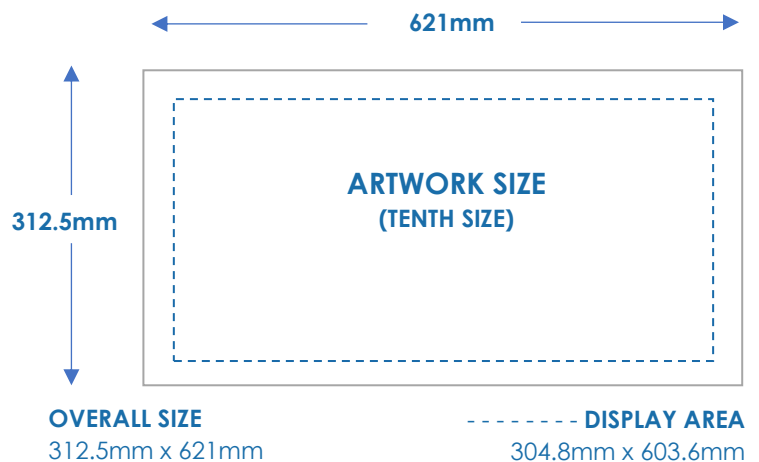

B48 Backlight Keder O+ 3155 x 6240 Spec

✓ Artwork Specifications (Global Production)

Display Area: 3,048mm x 6,036mm (Full size)
 Overall Size: 3,125mm x 6,210mm (Full size)
 Bleed: 5mm all around

File Format: High Res CMYK PDF. Embed/
 outline images and fonts
 File Size: Up to 5MB
 File Name: SiteType_LiveDate_Campaign
 Name
 DPI: 300 dpi minimum

✓ Print Specifications (Non-Global Production)

Trim Size: 3,125mm (h) x 6,210mm (w) (Full size)
 Material: 450gsm PVC
 Finished Size: 3,155mm x 6,240mm
 Finishing: 10mm keder
 Packing details: Rolled on core, ensure pack label is complete
https://outdoor.global.com/uk/~media/files/uk/product_specs/digital/global-pack-label.pdf
 Spares: A minimum of 10% posters is recommended
 Despatch details: Please request this from the customer service team