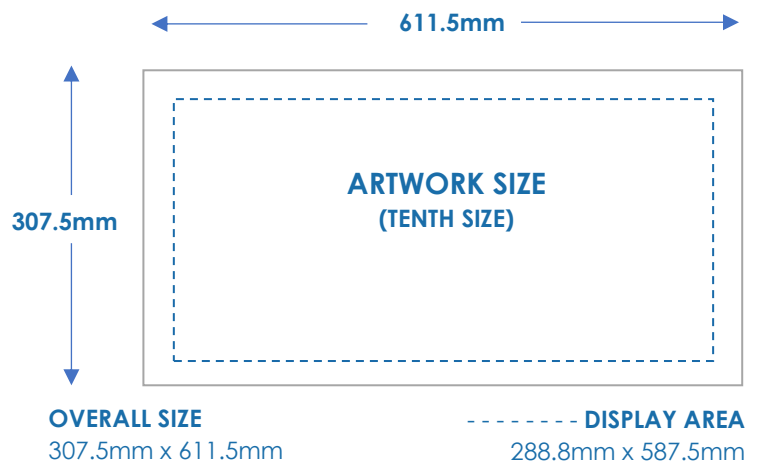

HD 48 Sheet Spec

✓ Artwork Specifications (Global Production)

Display Area: 2,888mm x 5,875mm (Full size)
 Overall Size: 3,075mm x 6,115mm (Full size)
 Bleed: 5mm all around

File Format: High Res CMYK PDF. Embed/
 outline images and fonts
 File Size: Up to 5MB
 File Name: SiteType_LiveDate_Campaign
 Name
 DPI: 300 dpi minimum

✓ Print Specifications (Non-Global Production)

Trim Size: 3,075mm (h) x 6,155mm (w) (Full size)
 Material: Woven PE

Finishing: Laser trim to size
 Packing details: Fold and box, ensure pack label is complete
https://outdoor.global.com/uk/~media/files/uk/product_specs/digital/global-pack-label.pdf