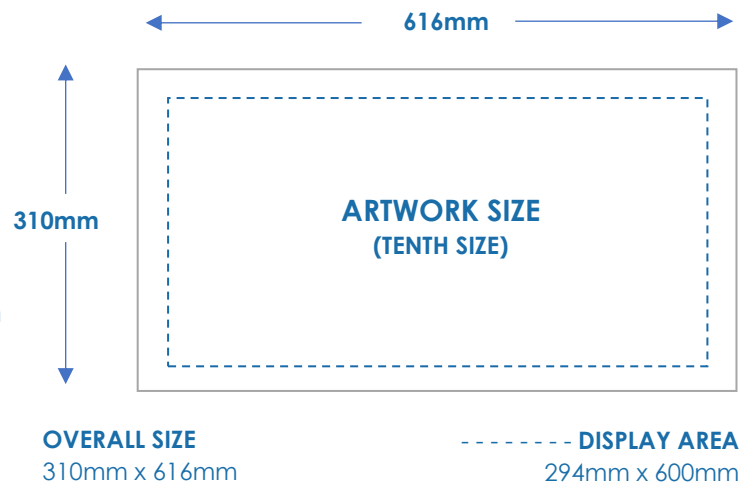

48 Sheets HD+ 3 Spec

✓ Artwork Specifications (Global Production)

Display Area: 2,940mm x 6,000mm (Full size)
 Overall Size: 3,100mm x 6,160mm (Full size)
 Bleed: 5mm all around

File Format: High Res CMYK PDF. Embed/
 outline images and fonts
 File Size: Up to 5MB
 File Name: SiteType_LiveDate_Campaign
 Name
 DPI: 300 dpi minimum

✓ Print Specifications (Non-Global Production)

Trim Size: 3,100mm x 6,160mm (Full size)
 Material: Woven PE
 Finished Size: 3,090mm (h) x 6,150mm (w) (Full size)
 Finishing: Laser trim to size

Packing details: Fold and box, ensure pack label is complete
https://outdoor.global.com/uk/~media/files/uk/product_specs/digital/global-pack-label.pdf