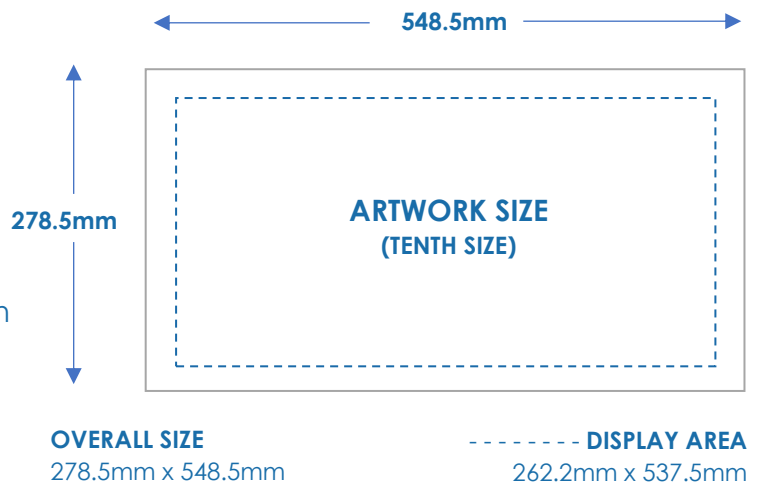

48 Sheets HD+ Small Spec

✓ Artwork Specifications (Global Production)

Display Area: 2,622mm x 5,375mm (Full size)
 Overall Size: 2,785mm x 5,485mm (Full size)
 Bleed: 5mm all around

File Format: High Res CMYK PDF. Embed/
 outline images and fonts
 File Size: Up to 5MB
 File Name: SiteType_LiveDate_Campaign
 Name
 DPI: 300 dpi minimum

✓ Print Specifications (Non-Global Production)

Trim Size: 2,785mm x 5,485mm (Full size)
 Material: Woven PE
 Finished Size: 2,775mm (h) x 5,475mm (w) (Full size)
 Finishing: Laser trim to size

Packing details: Fold and box, ensure pack label is complete
https://outdoor.global.com/uk/~media/files/uk/product_specs/digital/global-pack-label.pdf