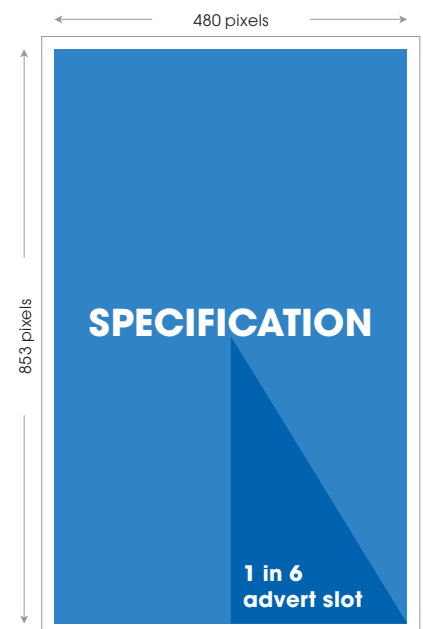

GLOBAL
WELCOMES
YOU TO
BIRMINGHAM
AIRPORT

Birmingham Large Format Portrait LED Screen Spec

High Definition large format portrait LED screens located in Birmingham Airport

✔ Artwork Production Spec

Resolution: 480 x 853 pixels
Advert/Slot Length: 10 seconds
Frames per Second: 25
Supported Format: Jpeg or mp4

File Size: No larger than 20MB

✔ Supplying Artwork

Final artwork should be supplied 5 days prior to the campaign live date
The artwork needs to be supplied with the correct file name (format_live date(ddmmyy)_campaign name)
Please send artwork to Digitaldelivery@global.com
Files larger than 10mb should be sent through an online transfer service such as wetransfer.com
We cannot guarantee the live date of a campaign if the delivery deadlines are not met

✔ Additional File Delivery & Scheduling

Copy allowance: up to 5 files every 2 weeks
Out of hours scheduling: Mon - Fri £300. Sat - Sun: £500

Digital Delivery

For any artwork delivery or scheduling related questions,
please contact: Digitaldelivery@global.com